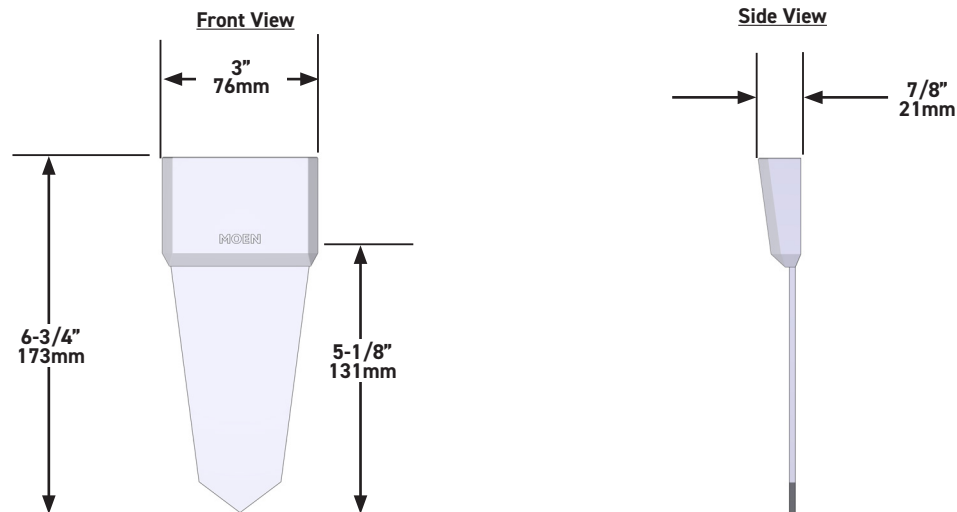

DESCRIPTION

- Wireless Installation
Soil moisture and temperature monitoring at 1-, 3- and 5-inch depths
Automatic measurement communication to the Moen Smart Sprinkler Controller to automatically adjust watering schedules as needed – and only in the zones required

MODELS: WISNS002G1USA
WISNS002G1CAN

CRITICAL DIMENSIONS DO NOT SCALE