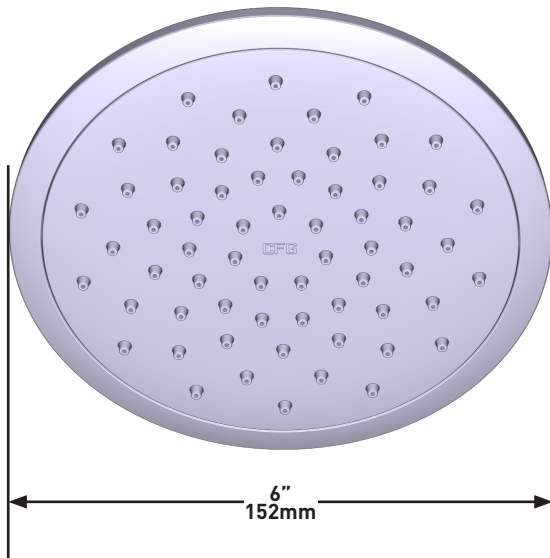

SPECIFICATIONS

DESCRIPTION

- Non-metallic spray face and shell
- Metal construction with various finishes identified by suffix
- Fixed mount showerhead only
- Brass swivel ball assembly

OPERATION

- Single function

FLOW

- Showerhead designed to deliver 1.3 gpm (4.9 L/min) at 45 psi, 1.75 gpm (6.7 L/min) max at 80 psi

STANDARDS

- Third party certified to: ASME A112.18.1/CSA B125.1 and all applicable requirements referenced therein
- Compliant with California water efficiency regulations
- Meets Watersense criteria

CRITICAL DIMENSIONS DO NOT SCALE