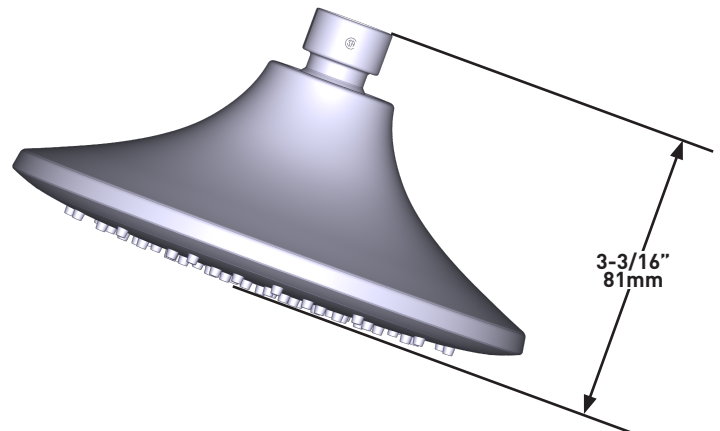

SPECIFICATIONS

DESCRIPTION

- Non-metallic spray face and shell
- Metal construction with various finishes identified by suffix
- Fixed mount showerhead only
- Brass swivel ball assembly

OPERATION

- Single function

FLOW

- Showerhead designed to deliver 1.3 gpm (4.9 L/min) at 45 psi, 1.75 gpm (6.7 L/min) max at 80 psi

STANDARDS

- Third party certified to: ASME A112.18.1/CSA B125.1 and all applicable requirements referenced therein
- Compliant with California water efficiency regulations
- Meets Watersense criteria

CRITICAL DIMENSIONS DO NOT SCALE