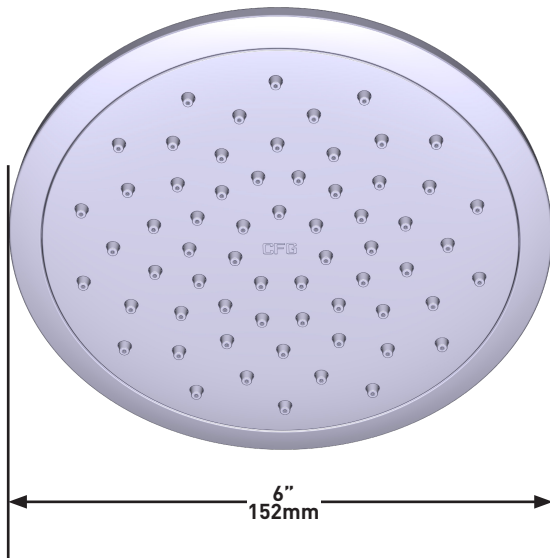

SPECIFICATIONS

DESCRIPTION

- Non-metallic spray face and shell
- Metal construction with various finishes identified by suffix
- Fixed mount showerhead only
- Brass swivel ball assembly

OPERATION

- Single function

FLOW

- Showerhead designed to deliver 1.1 gpm (4.2 L/min) at 45 psi, 1.5 gpm (5.7 L/min) max at 80 psi

STANDARDS

- Third party certified to: ASME A112.18.1/CSA B125.1 and all applicable requirements referenced therein
- Compliant with California water efficiency regulations
- Meets Watersense criteria

CRITICAL DIMENSIONS DO NOT SCALE