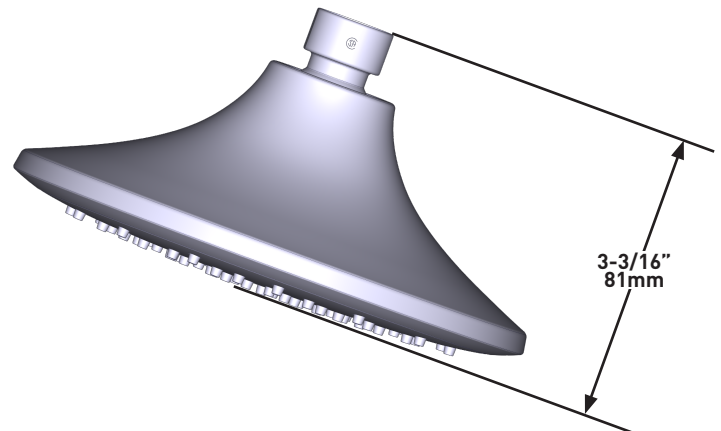

SPECIFICATIONS

DESCRIPTION

- Non-metallic spray face and shell
- Metal construction with various finishes identified by suffix
- Fixed mount showerhead only
- Brass swivel ball assembly

OPERATION

- Single function

FLOW

- Showerhead designed to deliver 1.1 gpm (4.2 L/min) at 45 psi, 1.5 gpm (5.7 L/min) max at 80 psi

STANDARDS

- Third party certified to: ASME A112.18.1/CSA B125.1 and all applicable requirements referenced therein
- Compliant with California water efficiency regulations
- Meets Watersense criteria

CRITICAL DIMENSIONS DO NOT SCALE