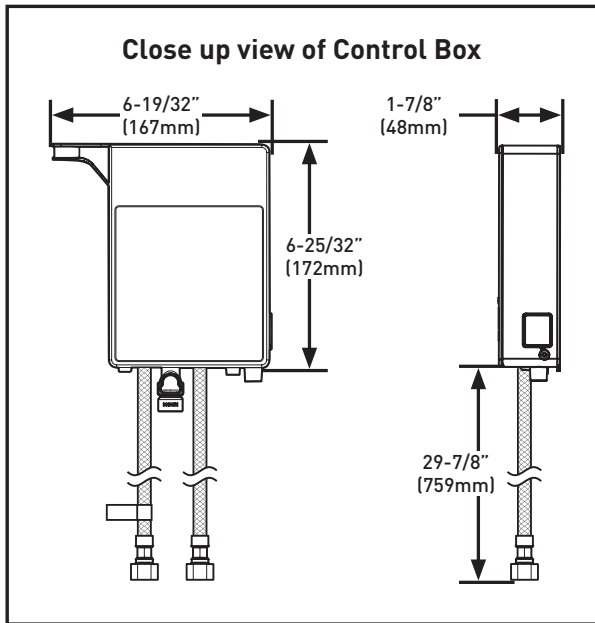

Visit www.moen.com/support for complete details and limitations

Smyth™-Single Handle High Arc Pulldown Smart Kitchen Faucet with Motion Control

MODELS: 7770EV2 Series

NOTE: THIS FAUCET IS DESIGNED TO BE INSTALLED THROUGH 1 OR 3 HOLES, 1-1/2" (38mm) MIN. DIA.

CRITICAL DIMENSIONS DO NOT SCALE

CRITICAL DIMENSIONS DO NOT SCALE