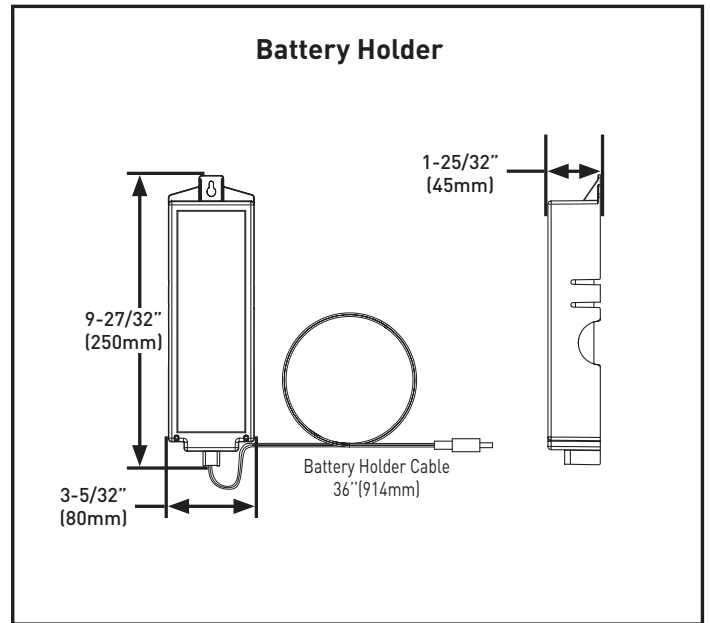

Visit www.moen.com/support for complete details and limitations

Smyth™-Single Handle High Arc Pulldown Smart Kitchen Faucet with Motion Control

MODELS: 7770EV2 Series

NOTE: THIS FAUCET IS DESIGNED TO BE INSTALLED THROUGH 1 OR 3 HOLES, 1-1/2" (38mm) MIN. DIA.

CRITICAL DIMENSIONS DO NOT SCALE

CRITICAL DIMENSIONS DO NOT SCALE