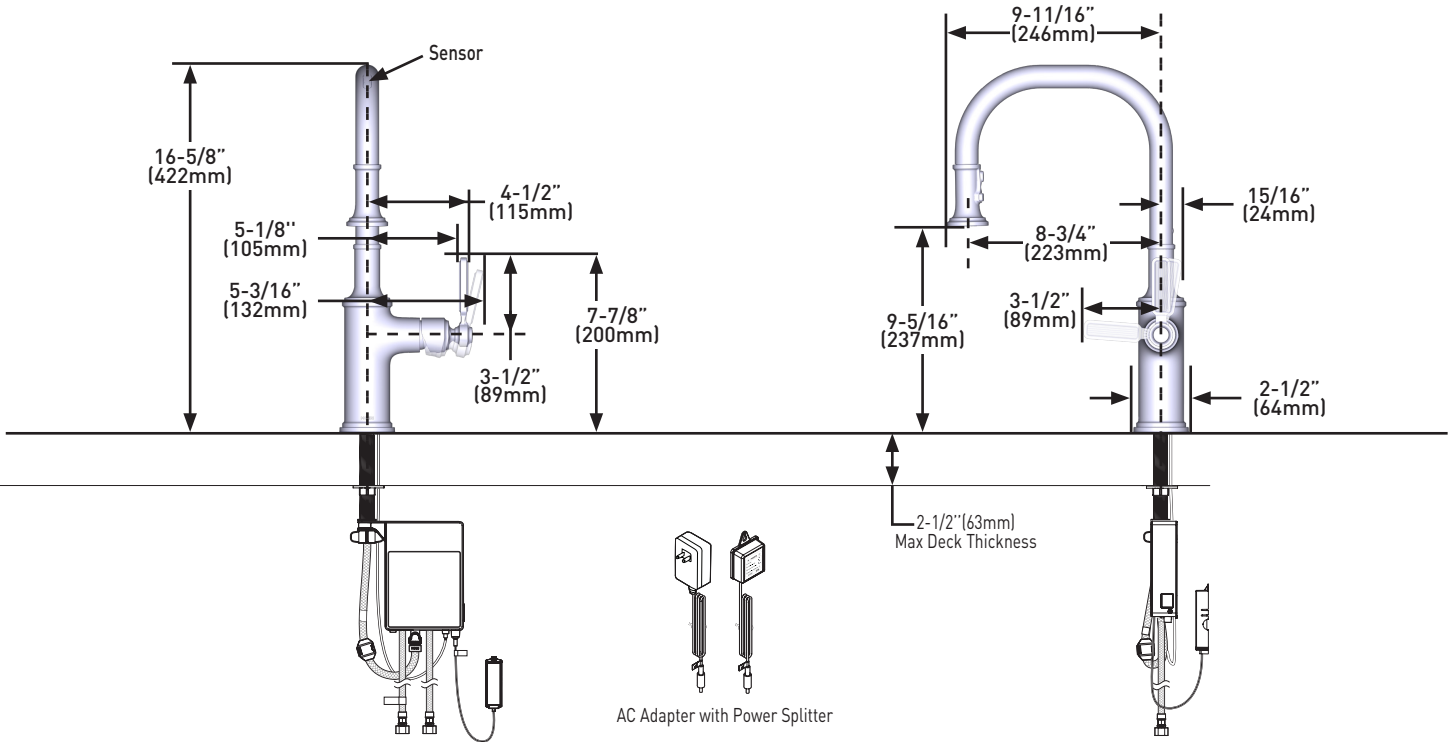

Visit www.moen.com/support for complete details and limitations

Smyth™-Single Handle High Arc Pulldown Smart Kitchen Faucet with Motion Control

MODELS: 7770EV2 Series

NOTE: THIS FAUCET IS DESIGNED TO BE INSTALLED THROUGH 1 OR 3 HOLES, 1-1/2" (38mm) MIN. DIA.

CRITICAL DIMENSIONS DO NOT SCALE

CRITICAL DIMENSIONS DO NOT SCALE