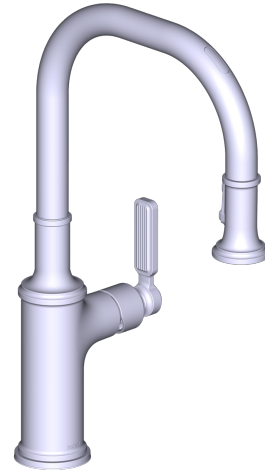

OPERATION

- Lever style handle
- Thermostatic temperature controlled by handle, sensor, voice and Mobile app
- Operates with less than 5 lbs. of force
- Operates in stream or spray mode in the pulldown or retracted position
- Spout rotates 100 degrees
- WiFi enabled smart phone connectivity
- Smart phone app available for iOS and Android

FLOW

- Flow is limited to 1.5 gpm (5.7 L/min) at 60 psi

CARTRIDGE

- 1255™ Duralast™ cartridge

STANDARDS

- Third party certified to IAPMO Green, ASME A112.18.1/CSA B-125.1 and all applicable requirements referenced therein including NSF 61/9 & 372
- Third party certified to meet FCC part 15 Class B
- Meets CalGreen and Georgia SB370 requirements
- Complies with California Proposition 65 and with the Federal Safe Drinking Water Act
- The backflow protection system in this device consists of two independently operating check valves, a primary and a secondary which prevent backflow
- ADA  for lever handle

Visit www.moen.com/support for complete details and limitations

Smyth™-Single Handle High Arc Pulldown Smart Kitchen Faucet with Motion Control

MODELS: 7770EV2 Series

NOTE: THIS FAUCET IS DESIGNED TO BE INSTALLED THROUGH 1 OR 3 HOLES, 1-1/2" (38mm) MIN. DIA.