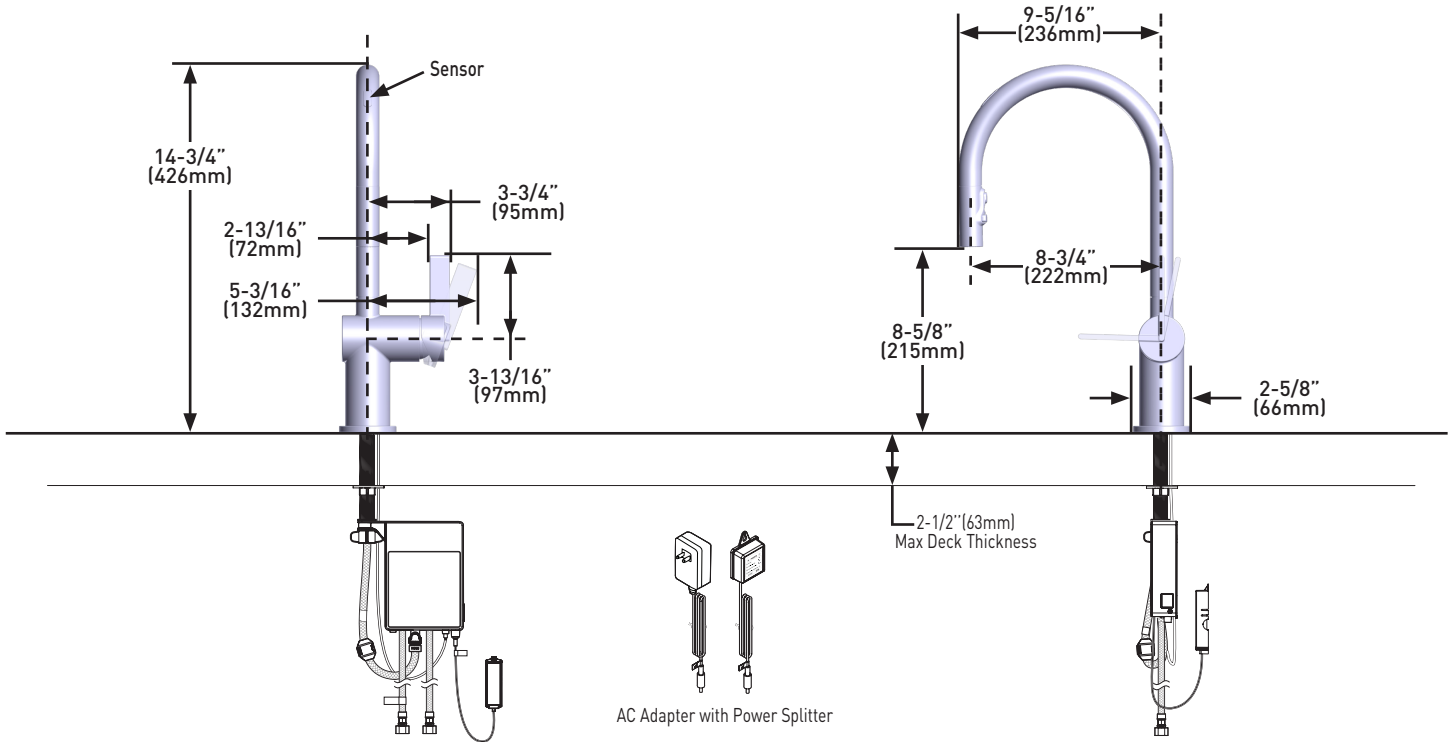

Visit www.moen.com/support for complete details and limitations

Cia™-Single Handle High Arc Pulldown Smart Kitchen Faucet with Motion Control

MODELS: 7622EV2 Series

NOTE: THIS FAUCET IS DESIGNED TO BE INSTALLED THROUGH 1 OR 3 HOLES, 1-1/2" (38mm) MIN. DIA.

CRITICAL DIMENSIONS DO NOT SCALE

CRITICAL DIMENSIONS DO NOT SCALE