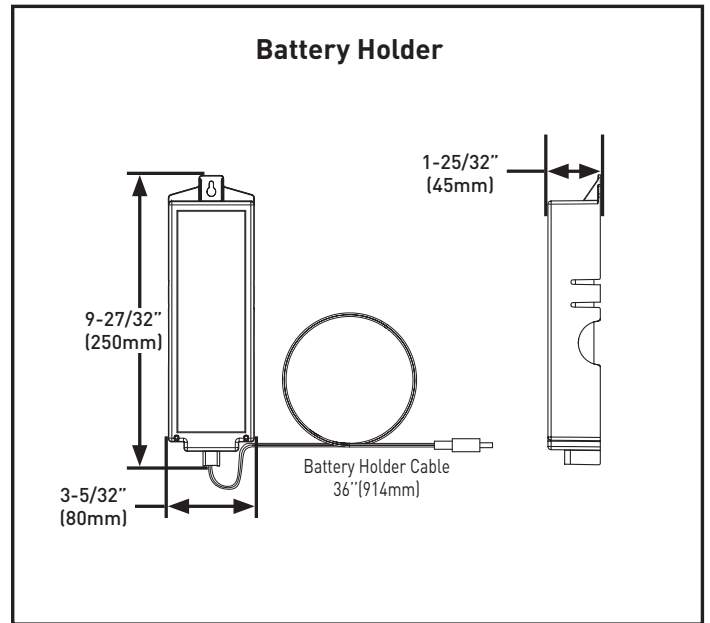

Visit www.moen.com/support for complete details and limitations

Cia™-Single Handle High Arc Pulldown Smart Kitchen Faucet with Motion Control

MODELS: 7622EV2 Series

NOTE: THIS FAUCET IS DESIGNED TO BE INSTALLED THROUGH 1 OR 3 HOLES, 1-1/2" (38mm) MIN. DIA.

CRITICAL DIMENSIONS DO NOT SCALE

CRITICAL DIMENSIONS DO NOT SCALE