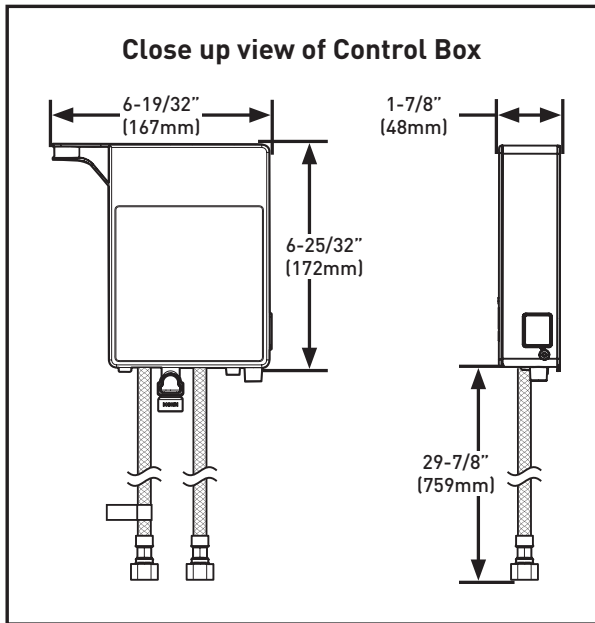

Visit www.moen.com/support for complete details and limitations

Cia™-Single Handle High Arc Pulldown Smart Kitchen Faucet with Motion Control

MODELS: 7622EV2 Series

NOTE: THIS FAUCET IS DESIGNED TO BE INSTALLED THROUGH 1 OR 3 HOLES, 1-1/2" (38mm) MIN. DIA.

CRITICAL DIMENSIONS DO NOT SCALE

CRITICAL DIMENSIONS DO NOT SCALE