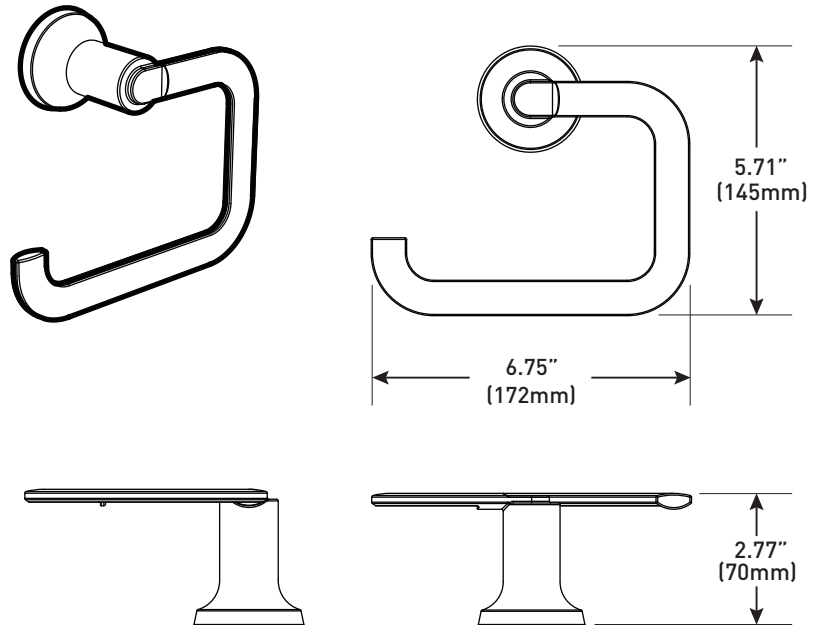

Zyla™ Technical Specification

Towel Ring

Y1686

Stock Numbers:

- Y1686CH – Towel Ring
Chrome Finish
- Y1686BN – Towel Ring
Brushed Nickel Finish
- Y1686BL – Towel Ring
Matte Black Finish
- Y1686BZG – Towel Ring
Bronzed Gold Finish

Dimensions:

Materials:

Towel Ring is constructed of zinc.

Installation Instructions:

Please refer to product instructions for installation steps.

Cleaning Instructions:

To preserve the fine finish of this product, clean only with a soft damp cloth. Dry well. Do not use commercial or abrasive cleaners.