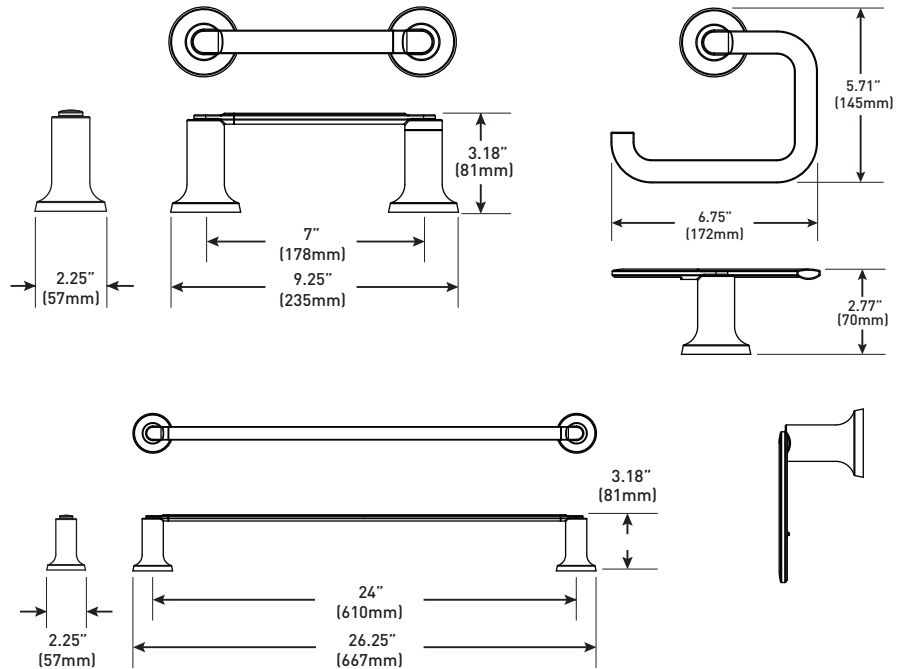

Zyla™ Technical Specification

3 Piece Bath Accessory Kit

Y1633

Stock Numbers:

- Y1633CH – 24" Towel Bar, Pivoting Paper Holder, Towel Ring Chrome Finish
- Y1633BN – 24" Towel Bar, Pivoting Paper Holder, Towel Ring Brushed Nickel Finish
- Y1633BL – 24" Towel Bar, Pivoting Paper Holder, Towel Ring Matte Black Finish
- Y1633BZG – 24" Towel Bar, Pivoting Paper Holder, Towel Ring Bronzed Gold Finish

Dimensions:

Materials:

24" Towel Bar, Pivoting Paper Holder, Towel Ring is constructed of zinc.

Installation Instructions:

Please refer to product instructions for installation steps.

Cleaning Instructions: