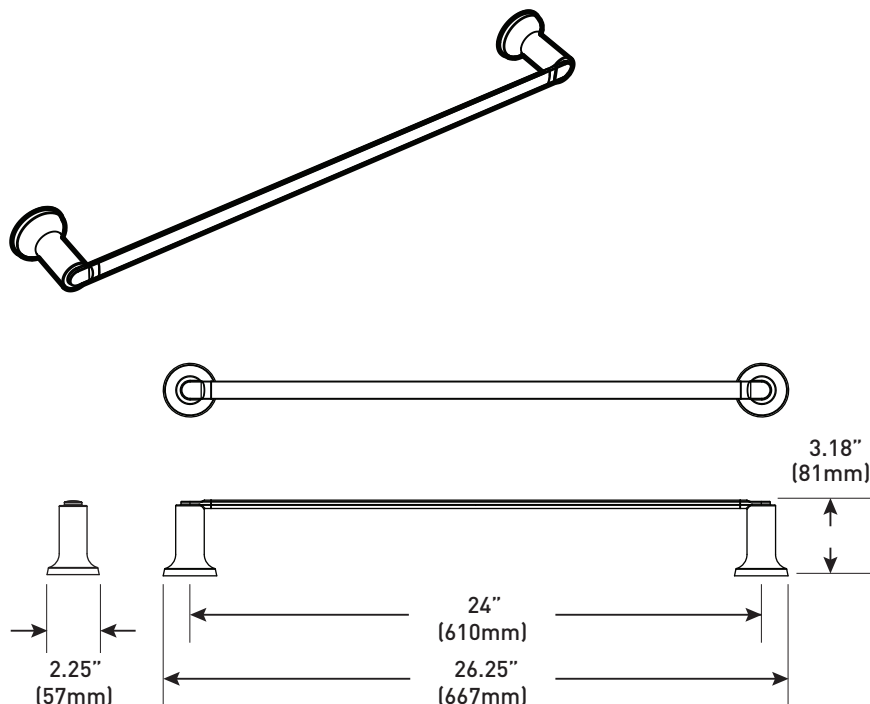

Zyla™ Technical Specification

24" Towel Bar

Y1624

Stock Numbers:

- Y1624CH – 24" Towel Bar
Chrome Finish
- Y1624BN – 24" Towel Bar
Brushed Nickel Finish
- Y1624BL – 24" Towel Bar
Matte Black Finish
- Y1624BZG – 24" Towel Bar
Bronzed Gold Finish

Dimensions:

Materials:

24" Towel Bar is constructed of zinc.

Installation Instructions:

Please refer to product instructions for installation steps.

Cleaning Instructions:

To preserve the fine finish of this product, clean only with a soft damp cloth. Dry well. Do not use commercial or abrasive cleaners.

MOEN®

Stock Number: _____ 24" Towel Bar
By MOEN

25300 AL MOEN DRIVE • NORTH OLMSTED, OH 44070
CORPORATE HEADQUARTERS: (800) 321-8809 • FAX: (800) 848-6636
INTERNATIONAL: (440) 962-2000 • FAX: (440) 962-2726
CUSTOMER SERVICE (USA): 800-882-0116 • FAX: (888) 379-2720
WWW.MOEN.COM