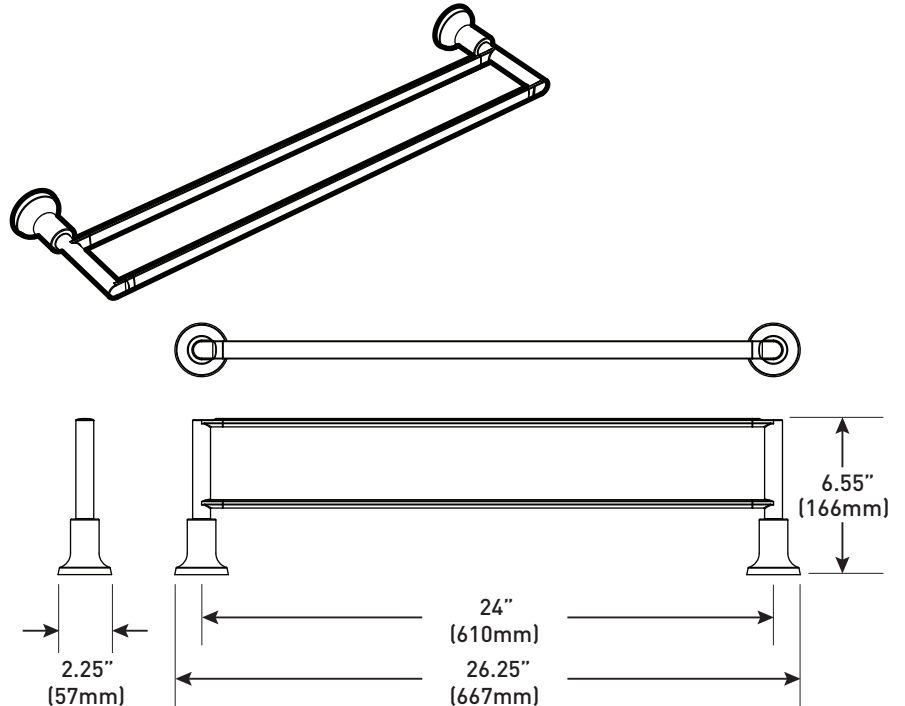

## 24" Double Towel Bar

Y1622

### Dimensions:

### Materials:

24" Double Towel Bar is constructed of zinc.