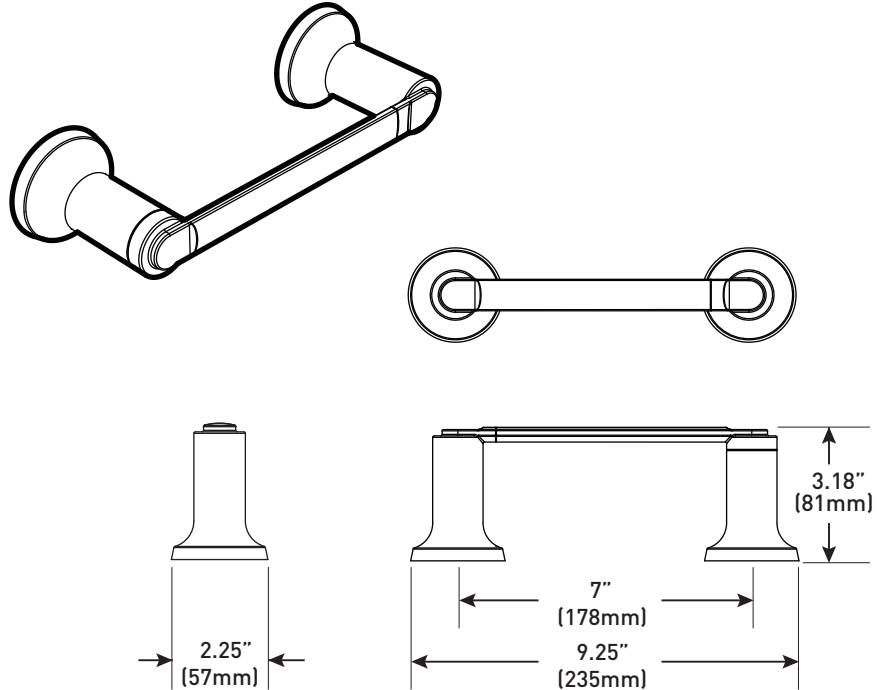

Zyla™ Technical Specification

Pivoting Paper Holder

Y1608

Stock Numbers:

- Y1608CH – Pivoting Paper Holder Chrome Finish
- Y1608BN – Pivoting Paper Holder Brushed Nickel Finish
- Y1608BL – Pivoting Paper Holder Matte Black Finish
- Y1608BZG – Pivoting Paper Holder Bronzed Gold Finish

Dimensions:

Materials:

Pivoting Paper Holder is constructed of zinc.

Installation Instructions:

Please refer to product instructions for installation steps.

Cleaning Instructions:

To preserve the fine finish of this product, clean only with a soft damp cloth. Dry well. Do not use commercial or abrasive cleaners.