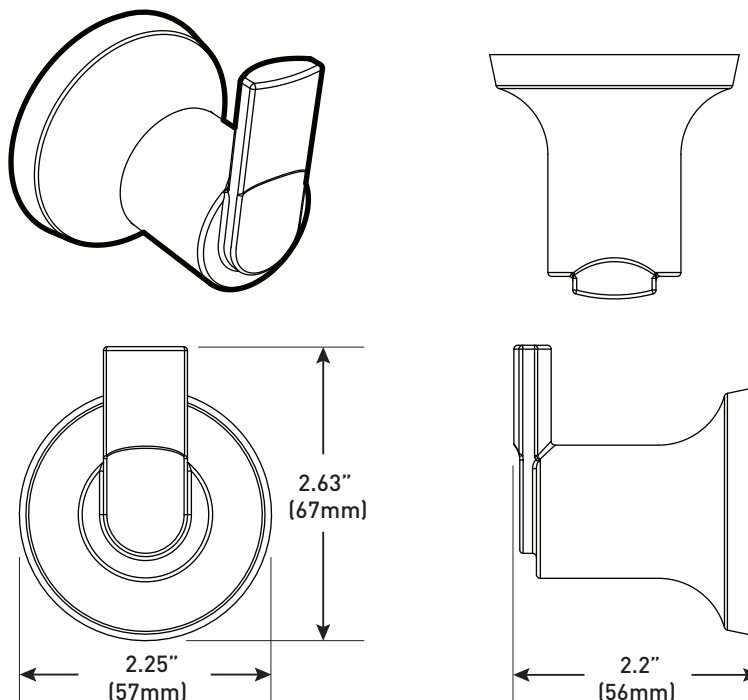

Zyla™ Technical Specification

Robe Hook

Y1603

Stock Numbers:

- Y1603CH – Robe Hook
Chrome Finish
- Y1603BN – Robe Hook
Brushed Nickel Finish
- Y1603BL – Robe Hook
Matte Black Finish
- Y1603BZG – Robe Hook
Bronzed Gold Finish

Dimensions:

Materials:

Robe Hook is constructed of zinc.

Installation Instructions:

Please refer to product instructions for installation steps.

Cleaning Instructions:

To preserve the fine finish of this product, clean only with a soft damp cloth. Dry well. Do not use commercial or abrasive cleaners.