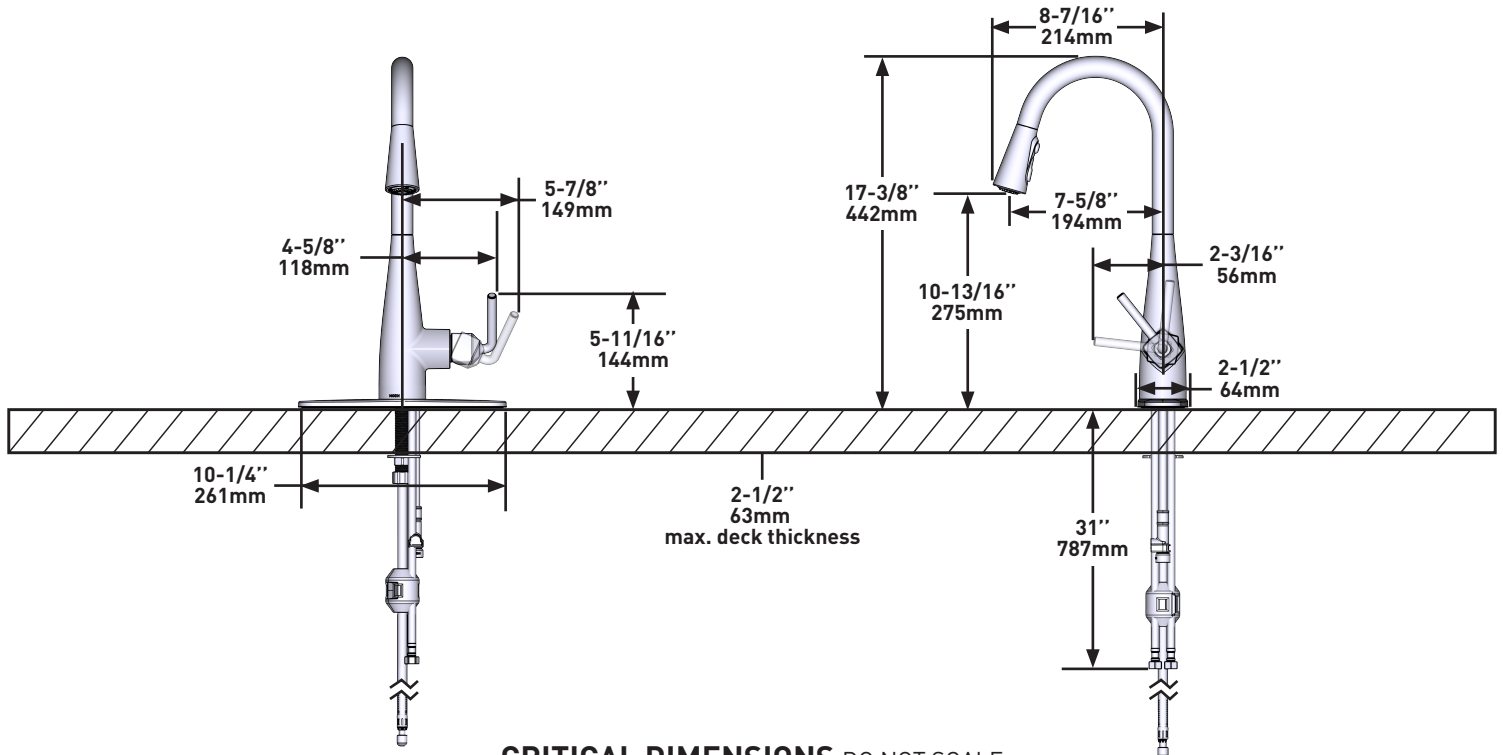

DESCRIPTION

- Reflex™ pulldown system offers smooth operation, easy movement and secure docking
- Metal construction with various finishes identified by suffix
- Duralock® quick connect installation
- PowerBoost™ Spray Technology for more force, less splash
- Pullout spray with 68" braided hose
- Flexible supply lines with 3/8" CC fittings connect directly to supply stop
- High arc spout provides height and reach to fill or clean large pots while pull out wand provides the maneuverability for cleaning or rinsing
- 360° rotating spout

OPERATION

- Lever style handle
- Temperature controlled by 100° arc of handle travel
- Operates with less than 5 lbs. of force
- Operates in stream or spray mode in the pulldown or retracted position

FLOW

- Flow is limited to 1.5 gpm (5.7 L/min) at 60 psi

CARTRIDGE

- 1255™ Duralast™ cartridge for Single-handle Faucets

STANDARDS

- Third party certified to IAPMO Green, ASME A112.18.1/CSA B125.1 and all applicable requirements referenced therein, including NSF 61/9 & 372
- Meets CalGreen and Georgia SB370 requirements
- Complies with California Proposition 65 and with the Federal Safe Drinking Water Act
- The backflow protection system in the device consists of two independently operating check valves, a primary and a secondary which prevent backflow
- ADA ♿ for lever handle

Maureen™
Single-handle
Pulldown Kitchen Faucet

MODELS: 87493 Series

NOTE: This faucet is designed to be installed through 1 or 3 holes, 1-1/2" min. Dia.

CRITICAL DIMENSIONS DO NOT SCALE