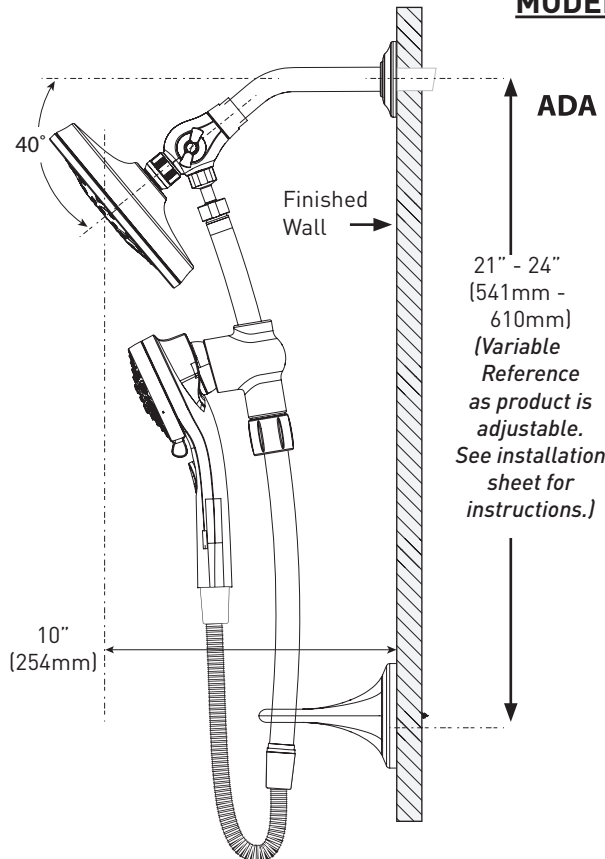

DESCRIPTION

- Various finishes identified by suffix
- Magnetix™ technology features an innovative magnetic docking system
- Includes rainshower, handshower, hose and magnetic docking system
- 60" double interlock spiral hose (metal), for Chrome and Spot Resist Brushed Nickel finishes
- 19" slide bar push button height selection
- 1/2" IPS connection

OPERATION

- Rainshower is single function, Handshower is six functions
- Rotate outer ring to select function
- 3-way diverter provides ability to flow each shower head separately or combined for more coverage
- Pause/trickle button allows to momentarily pause the handshower flow at a push of a button
- Handshower cradle rotates to adjust angle of handshower

FLOW

- 1.75 gpm 6.6 L/min) @ 80 psi max. for both Showerhead and Handheld

STANDARDS

- Designed and manufactured to comply with the applicable requirements of ASME A112.18.1/CSA B-125.1, and all applicable specifications referenced therein
- Products marked with 1.75 gpm are compliant with California water efficiency regulations
- Meets ADA when installed in accordance with the standard.
Consult your local building department for the specific installation requirements

ENGAGE™

Magnetix Rainshower with Handheld Combo Slide Bar

MODELS: 28501EP Series

CRITICAL DIMENSIONS DO NOT SCALE