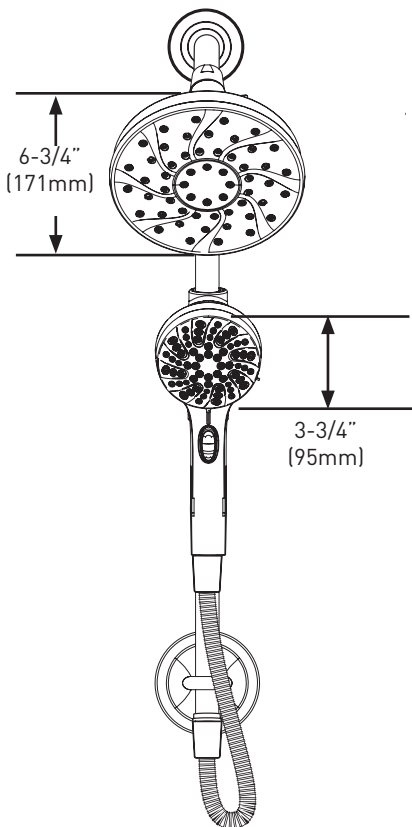

DESCRIPTION

- Various finishes identified by suffix
- Magnetix™ technology features an innovative magnetic docking system
- Includes rainshower, handshower, hose and magnetic docking system
- 60" double interlock spiral hose (metal), for Chrome and Spot Resist Brushed Nickel finishes
- 19" slide bar push button height selection
- 1/2" IPS connection

OPERATION

- Rainshower is single function, Handshower is six functions
- Rotate outer ring to select function
- 3-way diverter provides ability to flow each shower head separately or combined for more coverage
- Pause/trickle button allows to momentarily pause the handshower flow at a push of a button
- Handshower cradle rotates to adjust angle of handshower

FLOW

- 1.75 gpm 6.6 L/min) @ 80 psi max. for both Showerhead and Handheld

STANDARDS

- Designed and manufactured to comply with the applicable requirements of ASME A112.18.1/CSA B-125.1, and all applicable specifications referenced therein
- Products marked with 1.75 gpm are compliant with California water efficiency regulations
- Meets ADA when installed in accordance with the standard.
Consult your local building department for the specific installation requirements

ENGAGE™

Magnetix Rainshower with Handheld Combo Slide Bar

MODELS: 28501EP Series

CRITICAL DIMENSIONS DO NOT SCALE