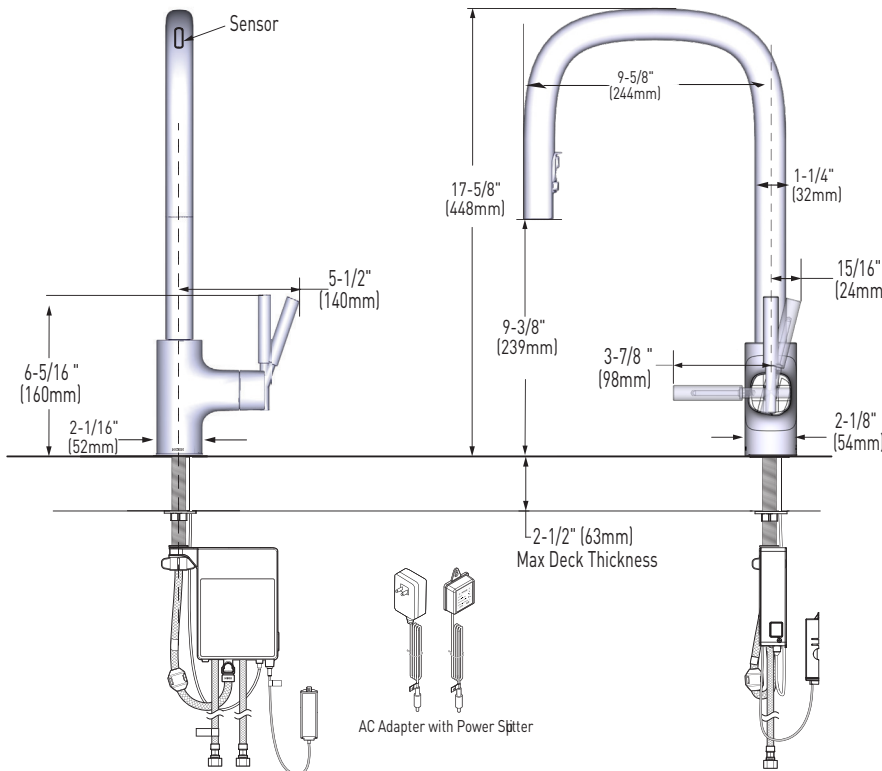

FLOW

- Flow is limited to 1.5 gpm (5.7 L/min) at 60 psi

CARTRIDGE

- 1255™ Duralast™ cartridge

STANDARDS

- Third party certified to, ASME A112.18.1/CSA B125.1 and all applicable requirements referenced therein including NSF 61/9 & 372
- Third party certified to meet FCC part 15 Class B
- Meets CalGreen and Georgia SB370 requirements
- Complies with California Proposition 65 and with the Federal Safe Drinking Water Act
- The backflow protection system in the device consists of two independently operating check valves, a primary and a secondary which prevent backflow
- ADA ♿ for lever handle

Tenon™
Single Handle High Arc Pulldown
Kitchen Faucet with Motion Control
Technology

Models: S74001EV2 series

NOTE: THIS FAUCET IS DESIGNED TO BE INSTALLED THROUGH 1 HOLE, 1-1/2" (38mm) MIN. DIA.

Close up view of Control Box