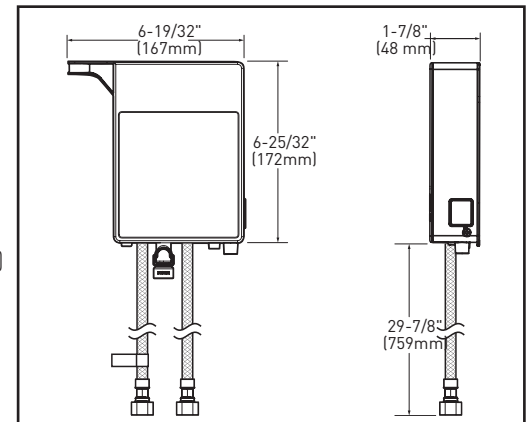

Tenon™
Single Handle High Arc Pulldown
Kitchen Faucet with Motion Control
Technology

Models: S74001EV2 series

NOTE: THIS FAUCET IS DESIGNED TO BE INSTALLED THROUGH 1 HOLE, 1-1/2" (38mm) MIN. DIA.

Close up view of Control Box