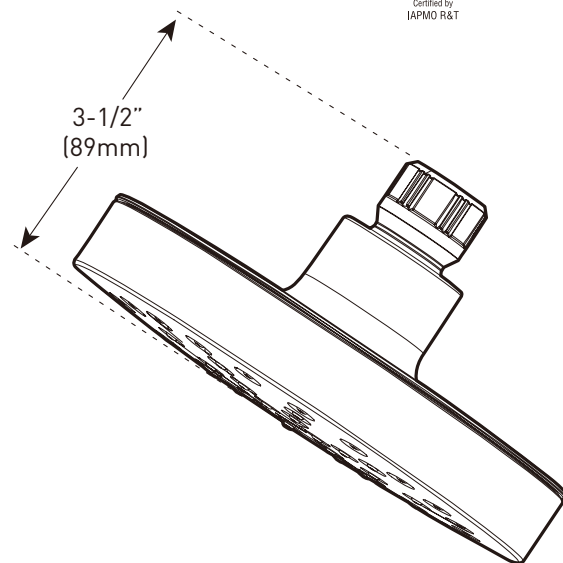

CRITICAL DIMENSIONS

(DO NOT SCALE)