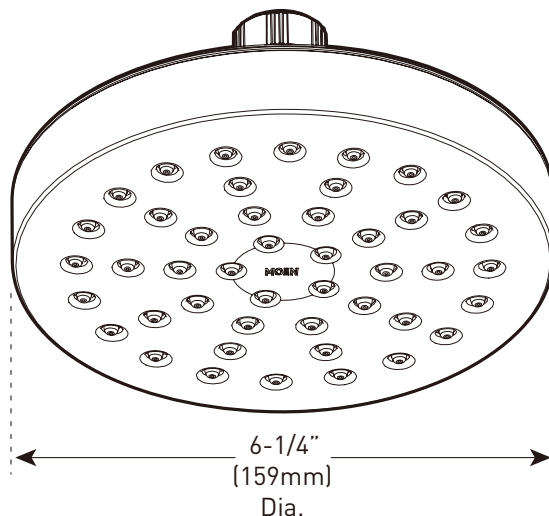

DESCRIPTION

- Fixed mount showerhead
- 1/2" IPS connection
- Immersion™ Self-Pressurizing rainshower technology channels water for more spray power

OPERATION

- Single function

FLOW

- Designed to deliver 1.5 gpm (5.7 L/min) MAX at 80 psi

STANDARDS

- Designed and manufactured to comply with the applicable requirements of WaterSense®, ASME A112.18.1/CSA B-125.1, and all applicable specifications referenced therein
- Products marked with 1.5 gpm are compliant with California water efficiency regulations

One-Function Rainshower

Model: 215632 series

CRITICAL DIMENSIONS

(DO NOT SCALE)