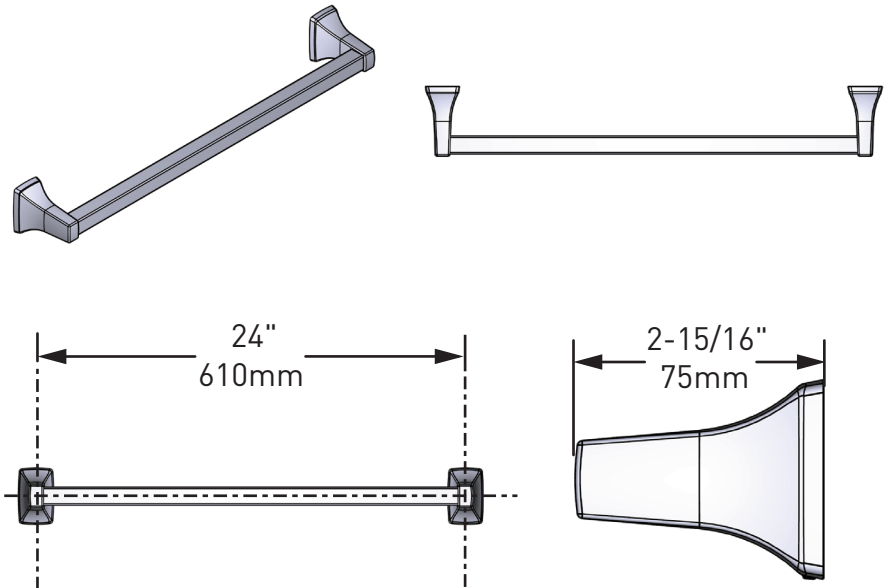

## 24" Towel Bar

YB0124

### Stock Numbers:

- YB0124CH – 24" Towel Bar  
Chrome
- YB0124BN – 24" Towel Bar  
Brushed Nickel

### Dimensions:

### Materials:

**Towel Bar Post** is constructed of zinc.  
**Bar** is constructed of aluminum.