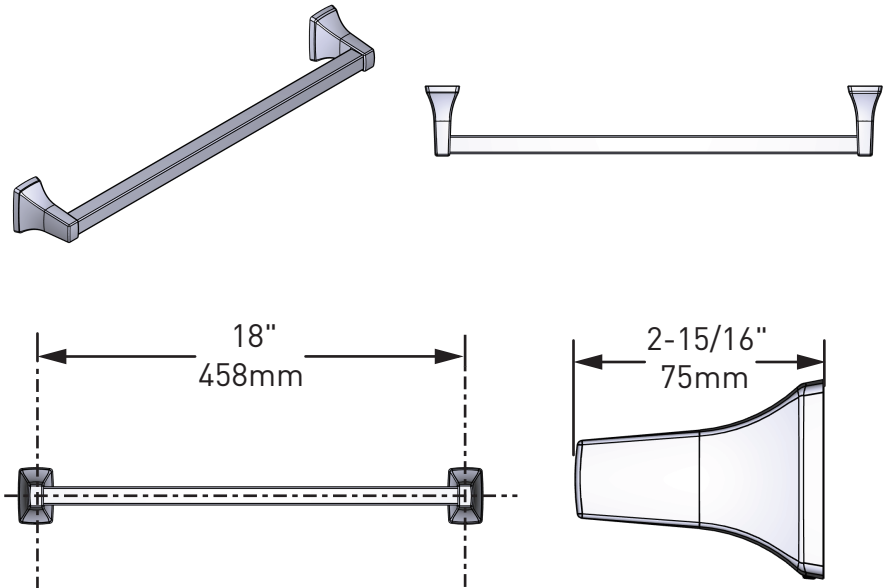

Adler™ Technical Specification

18" Towel Bar

YB0118

Stock Numbers:

- YB0118CH – 18" Towel Bar
Chrome Finish

Dimensions:

Materials:

Towel Bar Post is constructed of zinc.
Bar is constructed of aluminum.