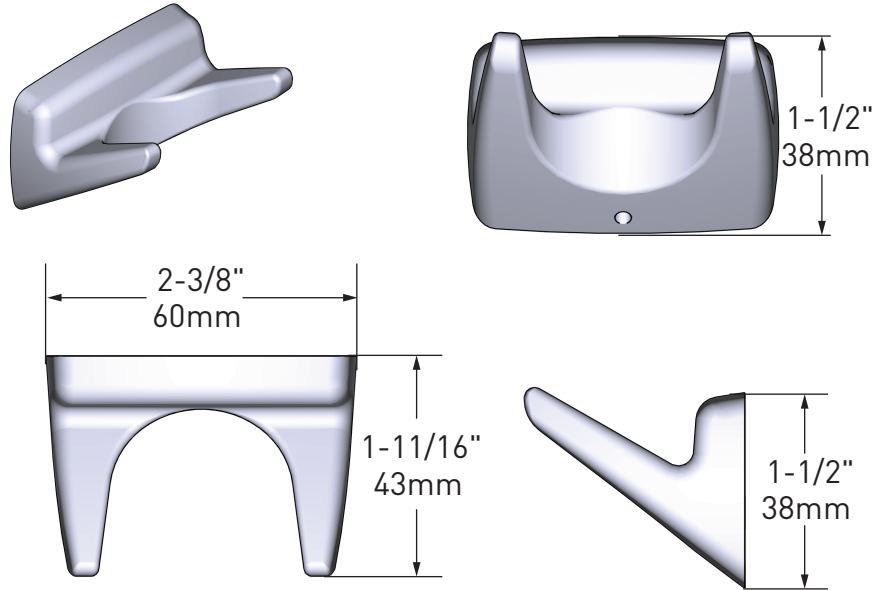

Adler™ Technical Specification

Robe Hook

YB0103

Stock Numbers:

- YB0103CH – Robe Hook
Chrome Finish

Dimensions:

Materials:

Robe Hook is constructed of zinc.