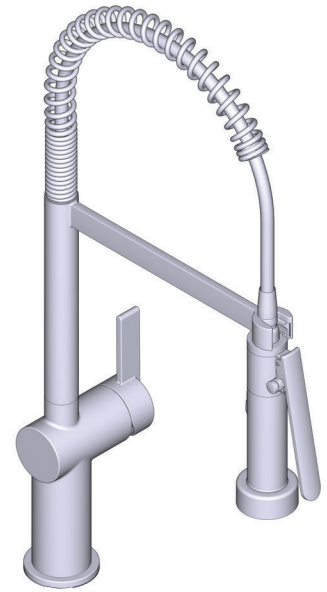

OPERATION

- Lever-style handle
- Temperature controlled by 100° arc of handle travel
- Operates with less than 5 lbs. of force
- Operates in stream or spray mode in the docked or retracted position

FLOW

- Minimum stream mode default is 1.1 gpm (4.2 L/min) @ 60 psi. In boost mode, maximum flow is 2.2 gpm (8.3 L/min) @ 60 psi, defaulting back to 1.1 gpm at boost mode exit.
- Minimum spray mode default is 1.1 gpm (4.2 L/min) @ 60 psi. In boost mode, maximum flow is 1.8 gpm (6.8 L/min) @ 60 psi, defaulting back to 1.1 gpm at boost mode exit.

CARTRIDGE

- 1255 Duralast™ Cartridge for Single Handle Faucets

STANDARDS

- Third party certified to IAPMO Green, ASME A112.18.1/CSA B-125.1 and all applicable requirements therein including NSF 61/9 & 372
- Meets CalGreen and Georgia SB370 requirements
- Complies with California Proposition 65 and with the Federal Safe Drinking Water Act
- The backflow protection system in the device consists of two independently operating check valves, a primary and a secondary which prevent backflow
- **ADA** for faucet handle operation; Wand Lever is not ADA compliant.

WARRANTY

- Lifetime limited warranty against leaks, drips and finish defects to the original consumer purchaser
- 10 year limited warranty when used in a multifamily installation
- 5 year limited warranty when used in a commercial installation
- Visit www.moen.com/support for complete details and limitations

SPECIFICATIONS

Cia™

Spring Kitchen Faucet with PowerBoost™ Pro

MODELS: 7822 Series