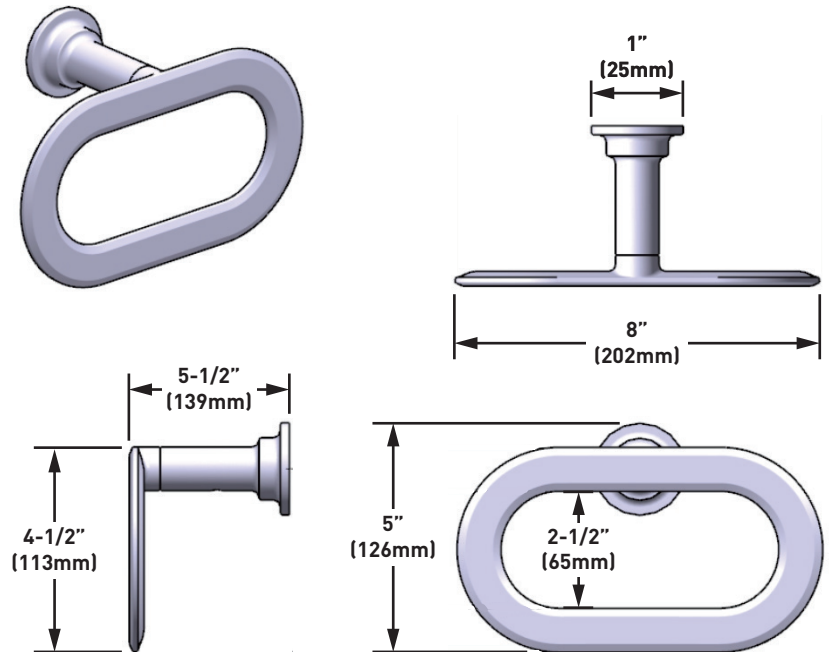

## Towel Ring

### Stock Numbers:

- Towel Ring  
YB1786 Sereis

### Dimensions:

### Materials:

Towel Ring is constructed of zinc.