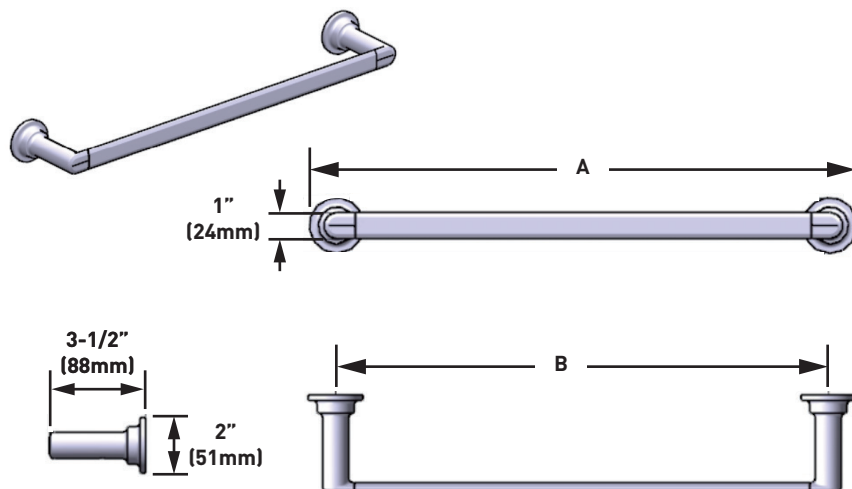

Greenfield™ Technical Specification

Towel Bar

YB1718 / YB1724

Stock Numbers:

- 18" Towel Bar
YB1718 Series
- 24" Towel Bar
YB1724 Series

Dimensions:

SKU series	Dim. A	Dim. B
YB1718	20" (508mm)	18" (457mm)
YB1724	26" (660mm)	24" (609mm)

Materials:

Towel Bars are constructed of zinc.

Installation Instructions:

Please refer to product instructions for installation steps.

Cleaning Instructions:

To preserve the fine finish of this product, clean only with a soft damp cloth. Use a dry cloth to wipe down the product and remove any excess moisture. Do not use commercial or abrasive cleaners.