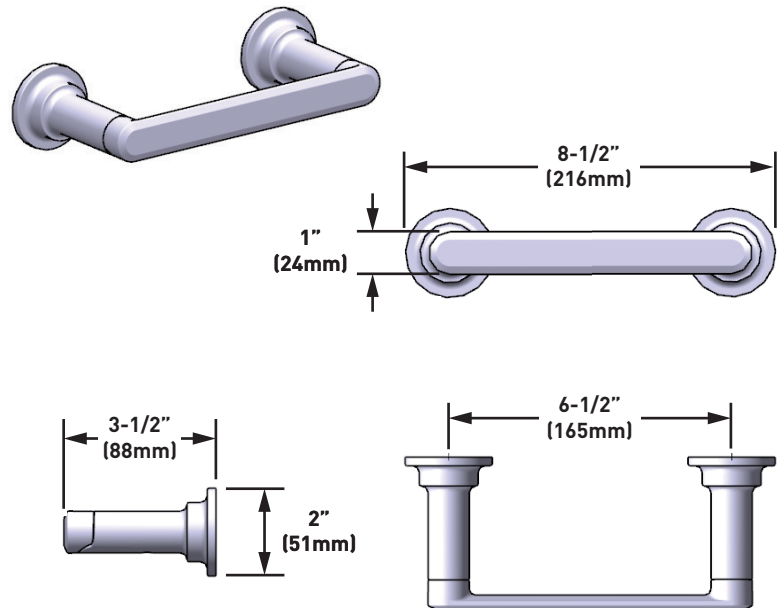

Greenfield™ Technical Specification

Paper Holder

YB1708

Stock Numbers:

- Paper Holder
YB1708 Sereis

Dimensions:

Materials:

Paper Holder is constructed of zinc.