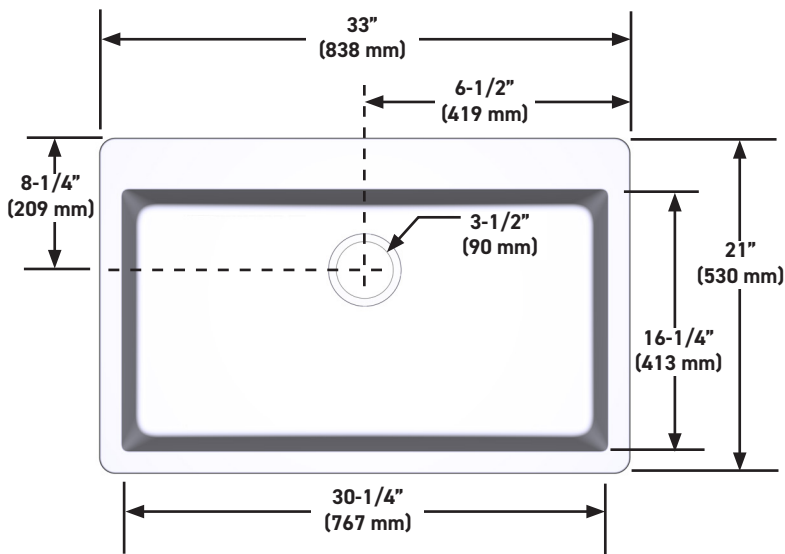

MOEN®

The *Host*™
Series

SPECIFICATIONS

Model Number	Color	Depth-Inches
GGB3026B	Black	10"
GGR3026B	Gray	10"
GGW3026B	White	10"

DESCRIPTION

- Granite Series Single Bowl Sink
- Dual Mount
- (5) Pre-Scored Holes

DIMENSIONS

- Minimum Cabinet Size: 36"
- Overall: 33" x 22" x 10"
- Bowl: 30-1/4" x 16-1/4" x 10"
- Drain Size: 3-5/8"
- Faucet Holes
 - 1-1/2 (38mm) diameter
 - 4" (102mm) center

CUT OUT DIMENSIONS

- 32-3/8" x 21-3/8" with 11/16" corner radius, tolerance of plus or minus 1-3/4" is acceptable

CRITICAL DIMENSIONS DO NOT SCALE

MADE IN GERMANY