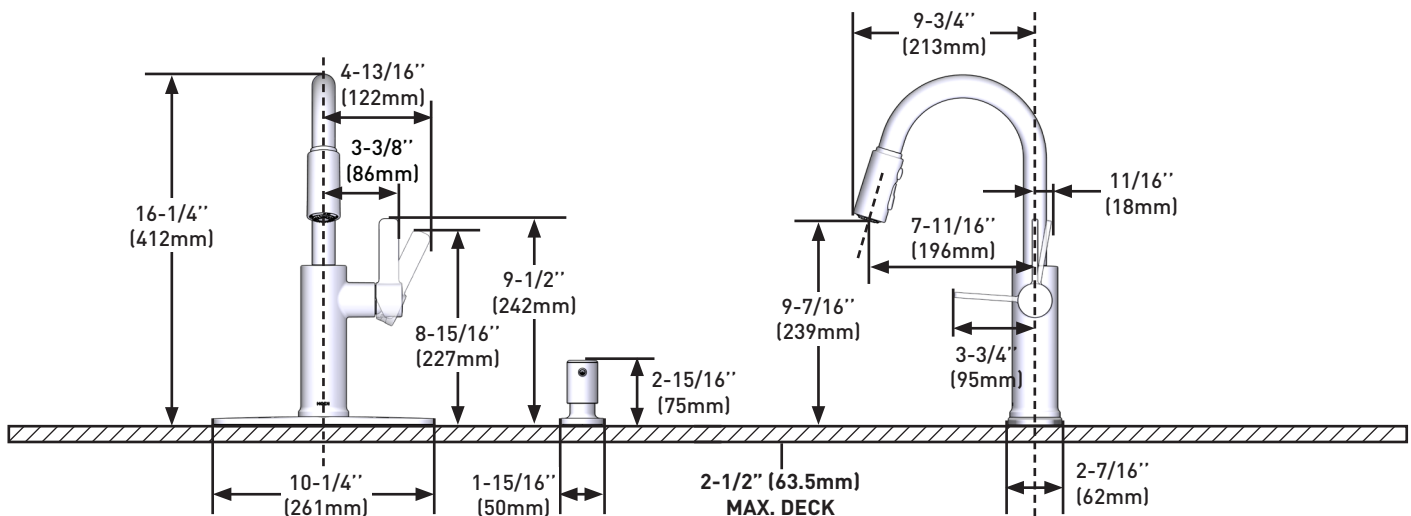

Durani™

Single-Handle High Arc Pull Down Kitchen Faucet

MODELS: 87070 Series

NOTE: THIS FAUCET IS DESIGNED TO BE INSTALLED THROUGH 1, 2, 3 AND 4 HOLE, 1-1/2" (38mm) MIN. DIA. (1 HOLE FOR SOAP DISPENSER)

CRITICAL DIMENSIONS DO NOT SCALE