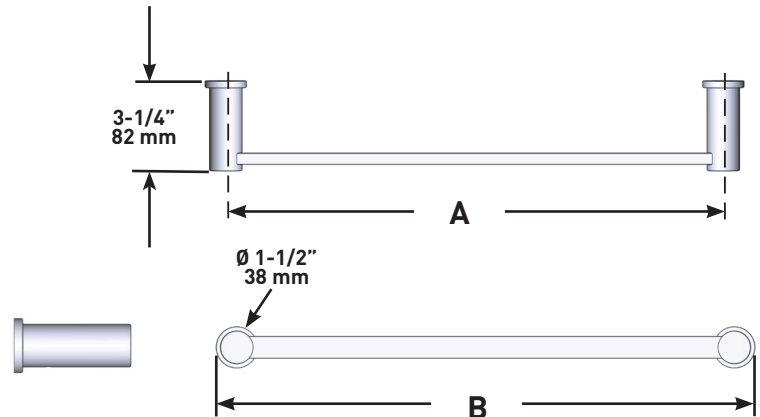

Meena™ Technical Specification

Towel Bar

Y2018, Y2024

Stock Numbers:

- Y2018BL – Towel Bar
Black
- Y2018CH – Towel Bar
Chrome Finish
- Y2024BL – Towel Bar
Black
- Y2024CH – Towel Bar
Chrome Finish

Dimensions:

| | Dim. A | Dim. B |
|-------|--------|--------|
| Y2018 | 18" | 19.5" |
| Y2024 | 24" | 25.5" |

Materials:

Towel Bar is constructed of zinc

Installation Instructions:

Please refer to product instructions for installation steps.