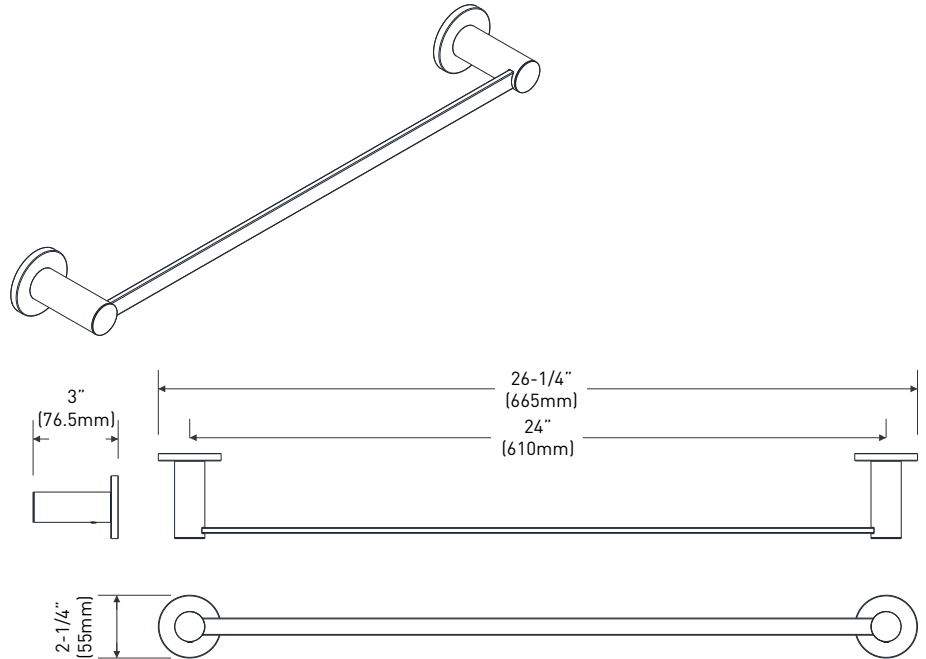

AVRI™ Technical Specification

24" Towel Bar

YB1424

Stock Numbers:

- **Y1424CH – 24" Towel Bar**
Chrome Finish
- **Y1424BN – 24" Towel Bar**
Brushed Nickel Finish
- **Y1424BL – 24" Towel Bar**
Matte Black Finish

Dimensions:

Materials:

24" Towel Bar Chrome and Brushed Nickel is constructed of SUS304.

24" Towel Bar Matte Black is constructed of SUS201.

Installation Instructions:

Please refer to product instructions for installation steps.