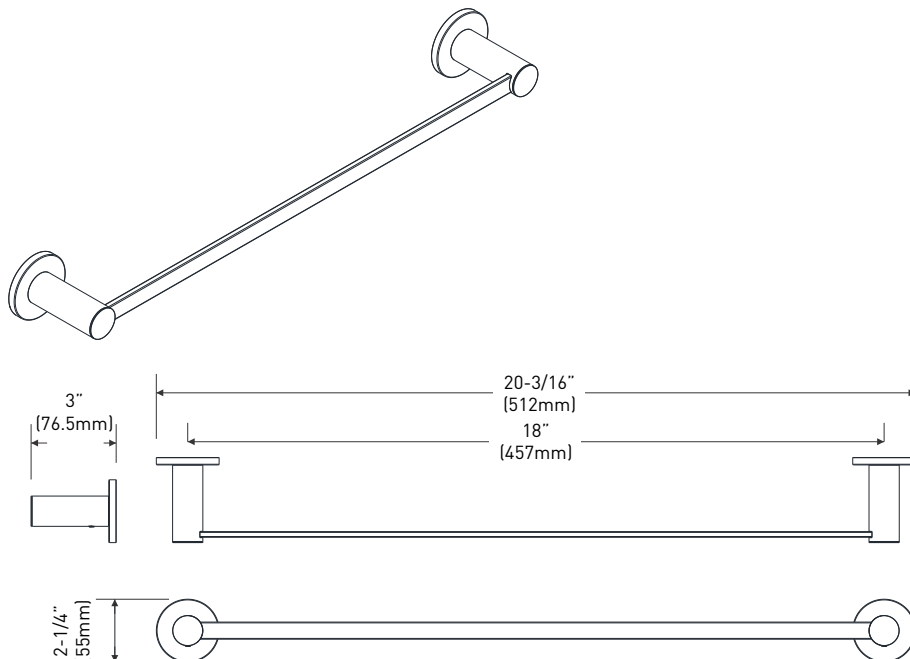

AVRI™ Technical Specification

18" Towel Bar

YB1418

Stock Numbers:

- **Y1418CH – 18" Towel Bar**
Chrome Finish
- **Y1418BN – 18" Towel Bar**
Brushed Nickel Finish
- **Y1418BL – 18" Towel Bar**
Matte Black Finish

Dimensions:

Materials:

18" Towel Bar Chrome and Brushed Nickel is constructed of SUS304.

18" Towel Bar Matte Black is constructed of SUS201.

Installation Instructions:

Please refer to product instructions for installation steps.