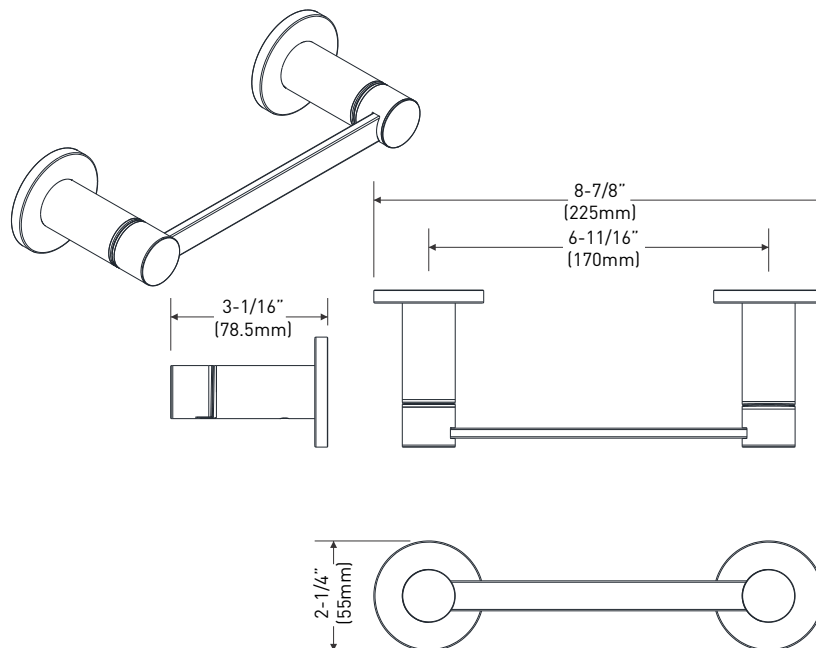

AVRI™ Technical Specification

Pivoting Paper Holder

YB1408

Stock Numbers:

- **Y1408CH – Pivoting Paper Holder**
Chrome Finish
- **Y1408BN – Pivoting Paper Holder**
Brushed Nickel Finish
- **Y1408BL – Pivoting Paper Holder**
Matte Black Finish

Materials:

Pivoting Paper Holder Chrome and Brushed Nickel is constructed of SUS304.

Pivoting Paper Holder Matte Black is constructed of SUS201.

Dimensions:

Installation Instructions:

Please refer to product instructions for installation steps.