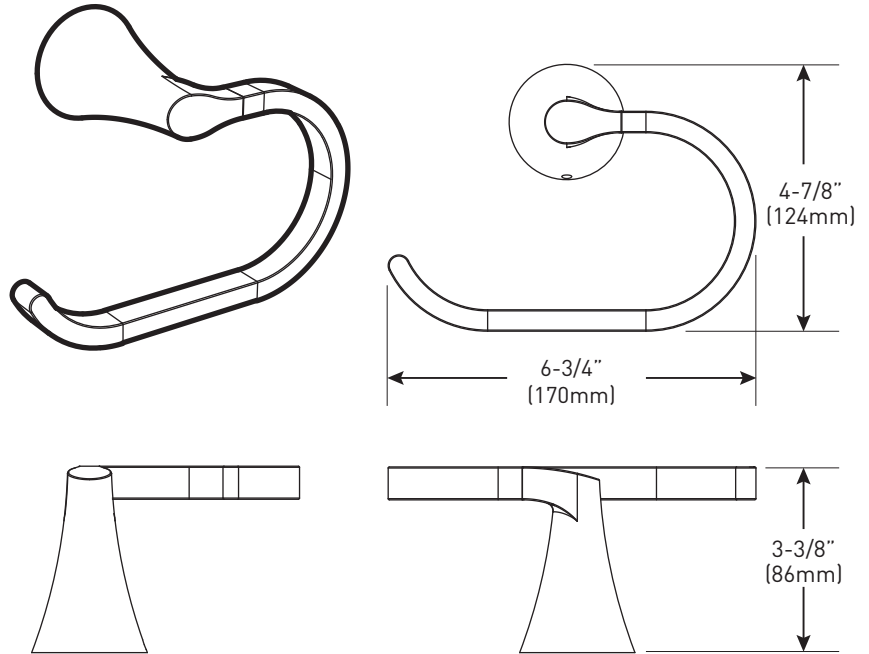

Graeden™ Technical Specification

Towel Ring

Y0986

Stock Numbers:

- Y0986CH – Towel Ring
Chrome Finish
- Y0986BN – Towel Ring
Brushed Nickel Finish
- Y0986BL – Towel Ring
Matte Black Finish

Dimensions:

Materials:

Towel Ring is constructed of zinc.

Installation Instructions:

Please refer to product instructions for installation steps.

Cleaning Instructions:

To preserve the fine finish of this product, clean only with a soft damp cloth. Dry well. Do not use commercial or abrasive cleaners.