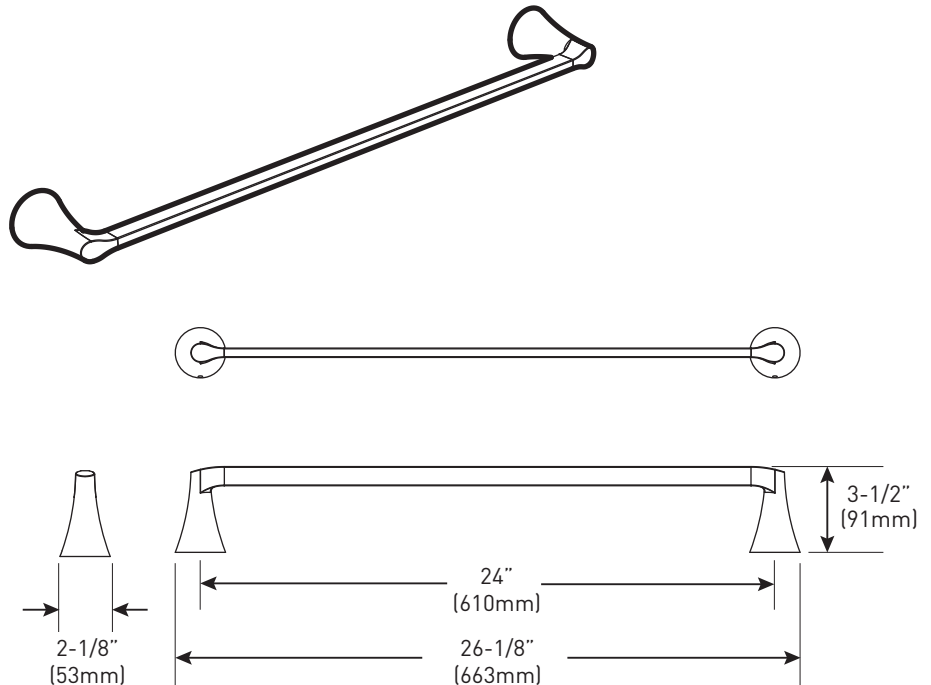

## 24" Towel Bar

### Dimensions:

### Materials:

24" Towel Bar is constructed of zinc.