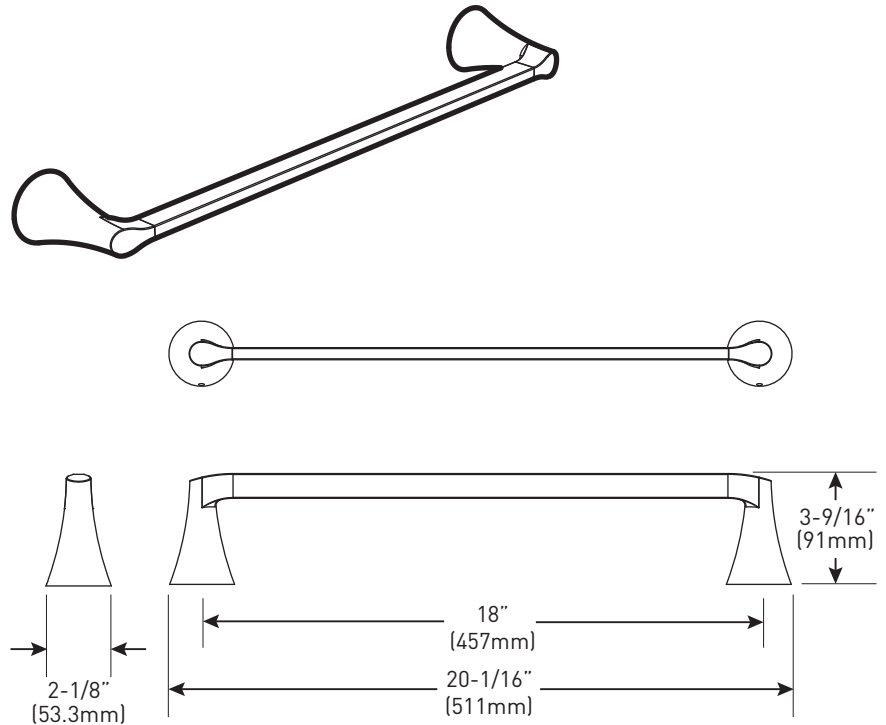

## 18" Towel Bar

### Dimensions:

### Materials:

18" Towel Bar is constructed of zinc.