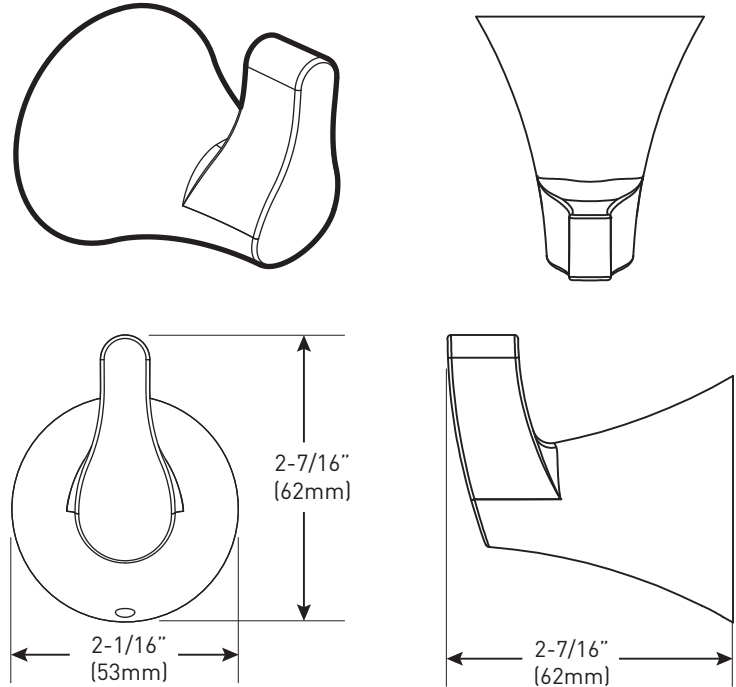

Graeden™ Technical Specification

Robe Hook

Y0903

Stock Numbers:

- Y0903CH – Robe Hook
Chrome Finish
- Y0903BN – Robe Hook
Brushed Nickel Finish
- Y0903BL – Robe Hook
Matte Black Finish

Dimensions:

Materials:

Robe Hook is constructed of zinc.

Installation Instructions:

Please refer to product instructions for installation steps.

Cleaning Instructions:

To preserve the fine finish of this product, clean only with a soft damp cloth. Dry well. Do not use commercial or abrasive cleaners.