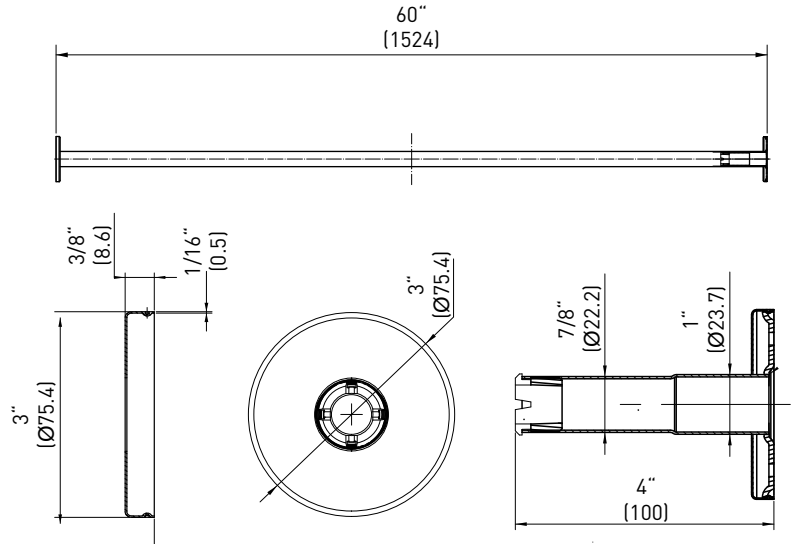

## Standard Straight 5' Fixed Shower Rod

### Stock Numbers:

- **SF2143BN – Standard Straight , 5' Fixed Shower Rod**  
Brushed Nickel Finish  
1" Diameter Rod  
Wholesale Packaging
- **SF2143CH – Standard Straight , 5' Fixed Shower Rod**  
Chrome Finish  
1" Diameter Rod  
Wholesale Packaging
- **SF2143BL – Standard Straight , 5' Fixed Shower Rod**  
Matte Black Finish  
1" Diameter Rod  
Wholesale Packaging

### Materials:

**Shower Rods** are made of .028 (22 gauge) seamless type 304 stainless steel. **Flanges** are stamped from type 304 stainless steel.

### Dimensions:

**Stock Number:** \_\_\_\_\_ Shower Rod  
By Moen Incorporated