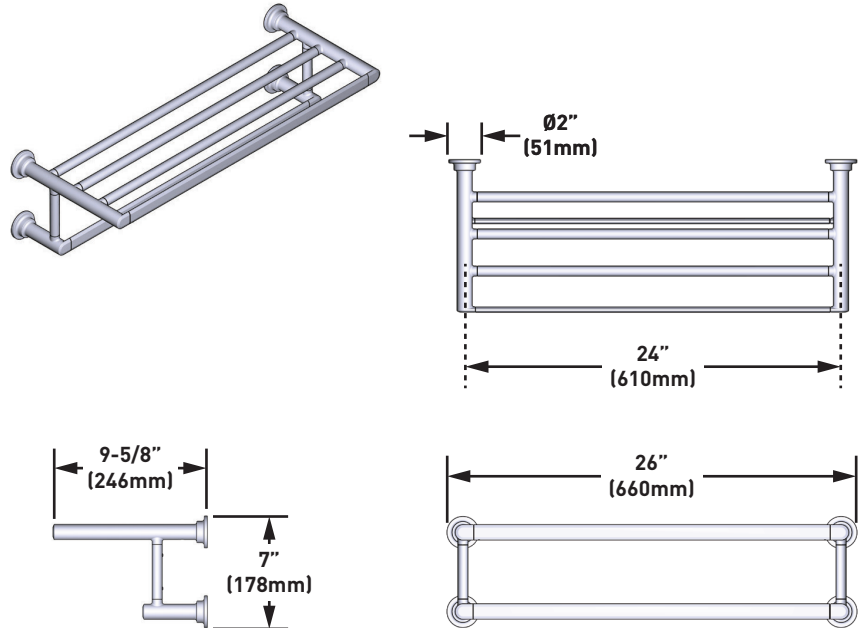

Greenfield™ Technical Specification

Towel Shelf

YB1794

Stock Numbers:

- Towel Shelf
YB1794 Sereis

Dimensions:

Materials:

Towel Shelf is constructed of zinc.