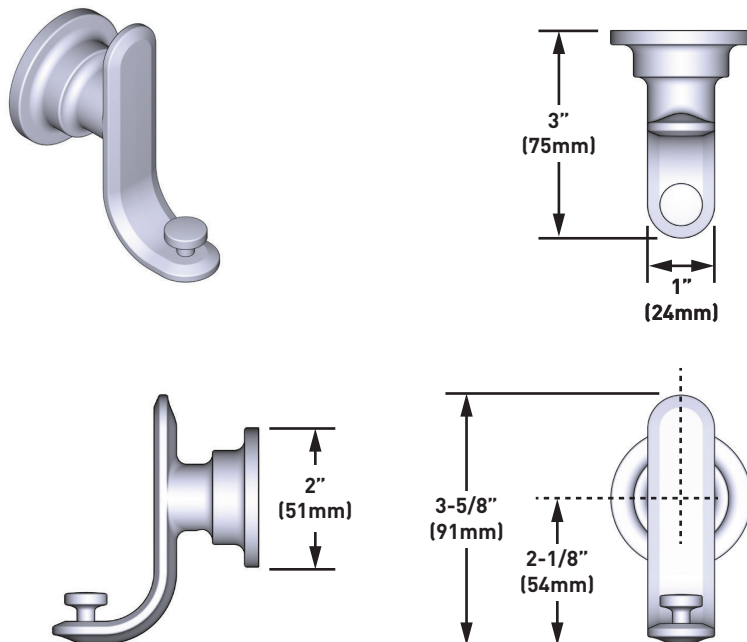

Greenfield™ Technical Specification

Double Robe Hook

YB1703

Stock Numbers:

- Double Robe Hook
YB1703 Sereis

Dimensions:

Materials:

Robe Hooks are constructed of zinc.