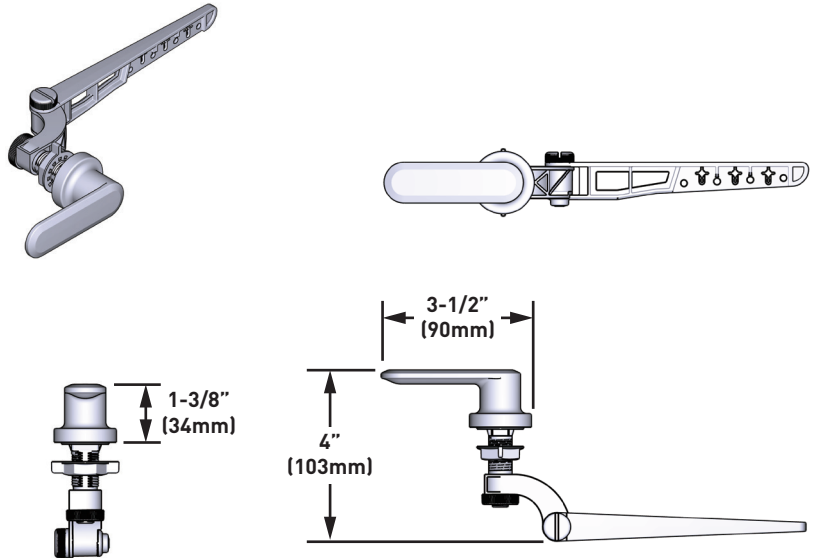

## Tank Lever

### Stock Numbers:

- Tank Lever  
YB1701 Sereis

### Dimensions: