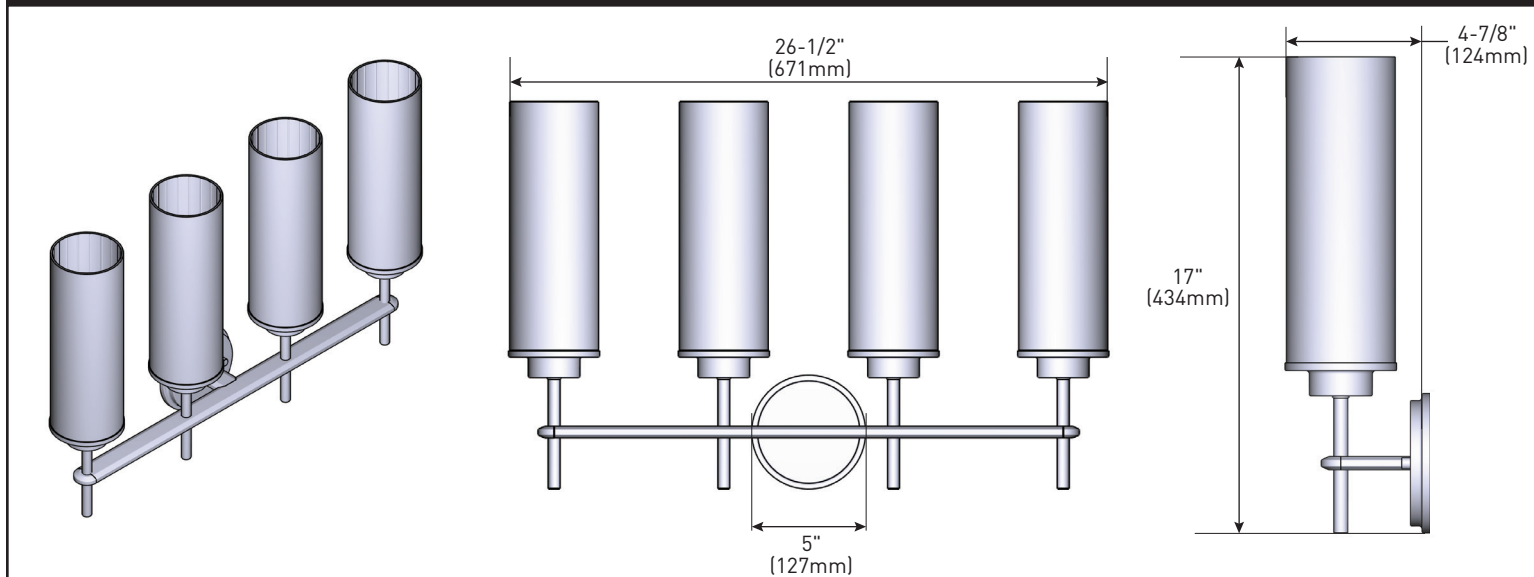

Greenfield™ Technical Specification

YB1764

4-Globe Light Fixture

Dimensions:

Product Information:

Stock Numbers: YB1764CH – Chrome
YB1764BN – Brushed Nickel
YB1764BL – Matte Black
YB1764BG – Brushed Gold

Globe Service Kit: YB1769

Materials: Steel, glass

Voltage: 120v

Bulb: 100w max (not included); type T

Listed: ETL Listed for damp location

Important Notes: Turn off power during installation. Do not connect or disconnect under load.