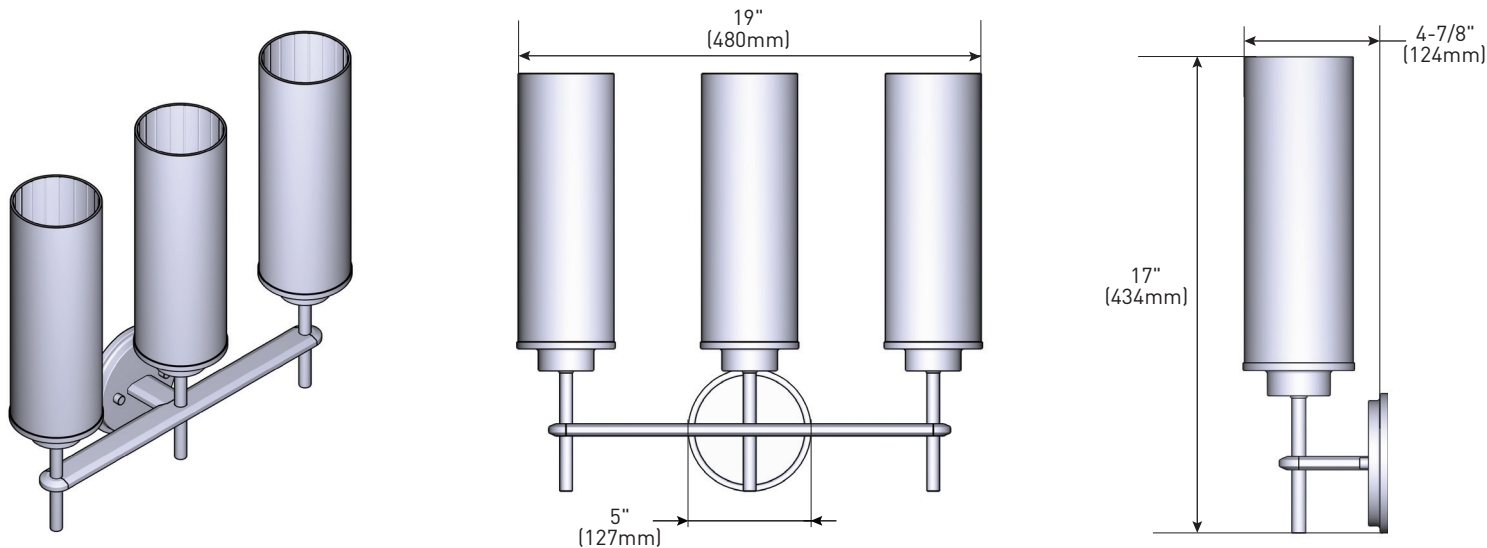

Greenfield™ Technical Specification

YB1763

3-Globe Light Fixture

Dimensions:

Product Information:

Stock Numbers: YB1763CH – Chrome
YB1763BN – Brushed Nickel
YB1763BL – Matte Black
YB1763BG – Brushed Gold

Globe Service Kit: YB1769

Materials: Steel, glass

Voltage: 120v

Bulb: 100w max (not included); type T

Listed: ETL Listed for damp location

Important Notes: Turn off power during installation. Do not connect or disconnect under load.