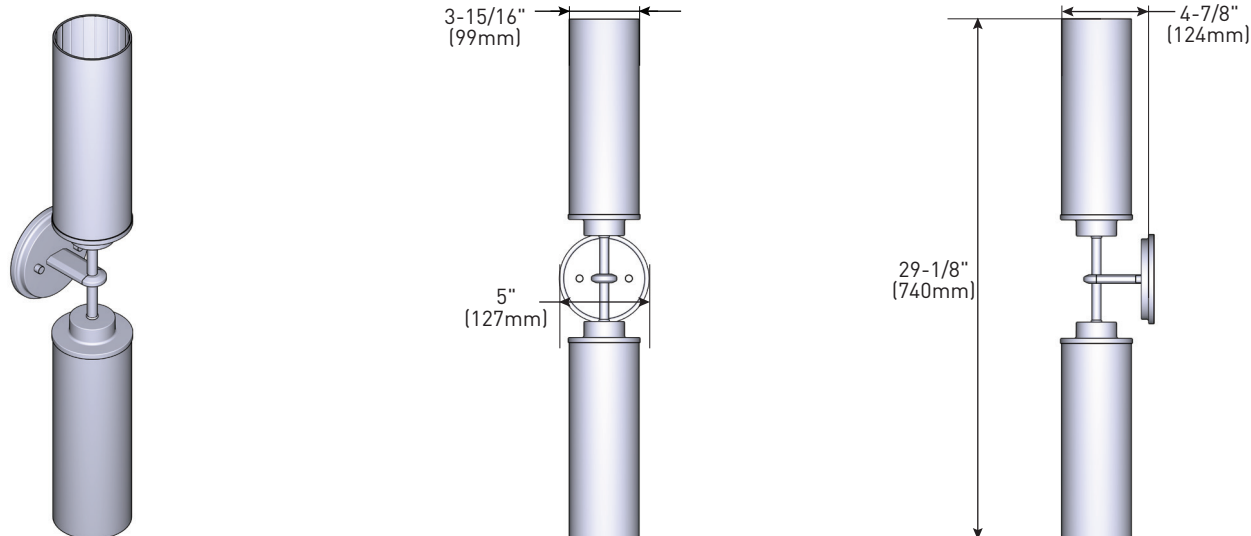

### 2-Globe Light Fixture

#### Dimensions:

#### Product Information:

Stock Numbers: YB1762CH – Chrome  
YB1762BN – Brushed Nickel  
YB1762BL – Matte Black  
YB1762BG – Brushed Gold

Globe Service Kit: YB1769

Materials: Steel, glass

Voltage: 120v

Bulb: 100w max (not included); type T