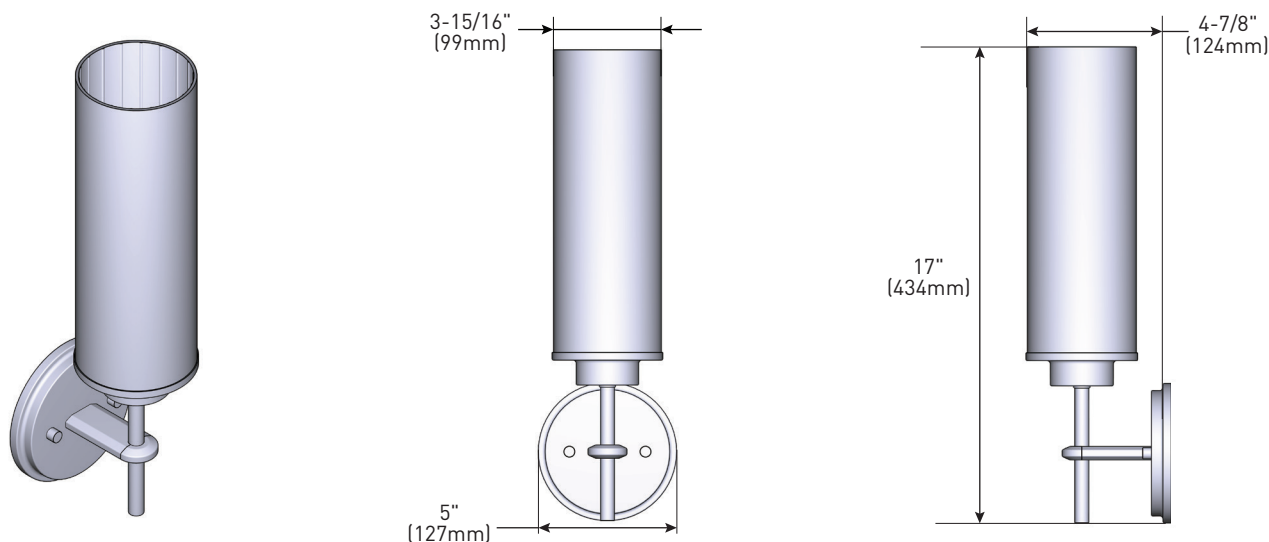

### Single Globe Light Fixture

#### Dimensions:

#### Product Information:

Stock Numbers: YB1761CH – Chrome  
YB1761BN – Brushed Nickel  
YB1761BL – Matte Black  
YB1761BG – Brushed Gold

Globe Service Kit: YB1769

Materials: Steel, glass

Voltage: 120v

Bulb: 100w max (not included); type T