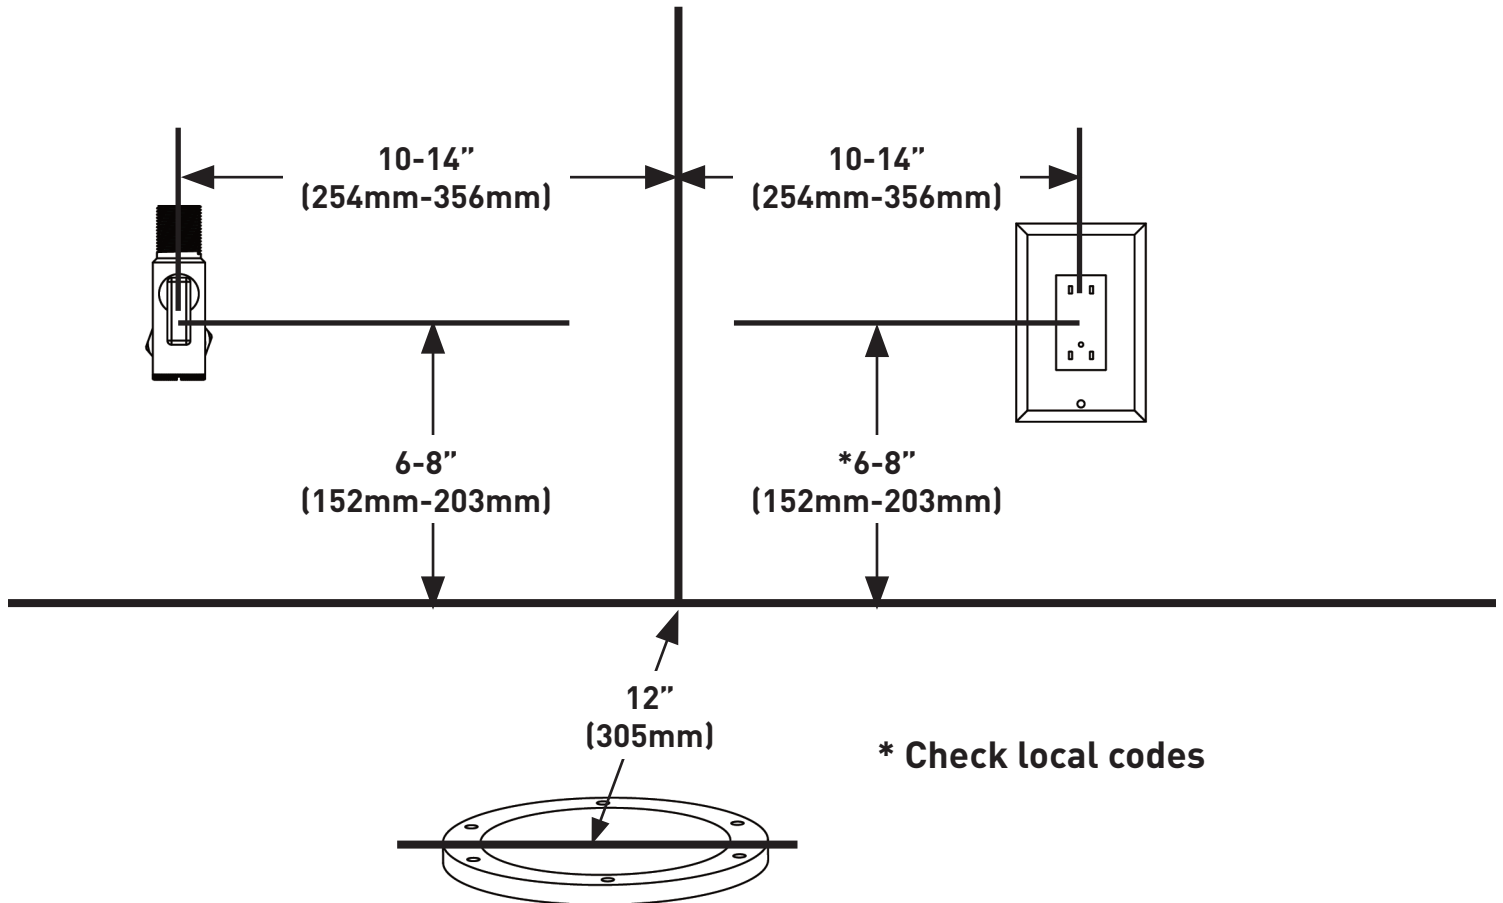

DESCRIPTION

- Electronic toilet with bidet cleansing and remote control
- Comfort height seat with elongated design
- Low profile, modern style

INSTALLATION REQUIREMENTS

- Required: 120V AC power outlet on a 10A minimum circuit
- Requires minimum dynamic (flowing) water pressure of 11 psi (0.08MPa) and a maximum static (non-flowing) water pressure of 109 psi (0.75MPa)
- Requires toilet rough-in to be 12" (305mm) from center of drain hole to water supply line

Moen®
eToilet

MODELS: ET900

PRODUCT DETAILS

- Dimensions: 27" (686mm) x 15-3/4" (400mm) x 18-1/2" (470mm)
 - Gross Weight: 50.11 lb.
 - Rated Power Usage: 1050W
 - Length of Power Cord: 4.0 ft.
- Nozzle Flow Rates (Rear & Front): ~20.29oz/min
 - Water Temperature: from Ambient to 102.2°F
- Heated Seat Temperature: from Ambient to 102.2°F
 - Dryer: Air Temperature: 131°F
 - Dryer: Air Volume: ~0.25m³/min
- Water Supply Pressure: 0.07MPa to 0.75MPa
 - Water Supply Temperature: 41°F to 104°F
 - Ambient Temperature: 41°F to 104°F
 - Maximum Performance Rating: 350G

CRITICAL DIMENSIONS DO NOT SCALE

MOEN®

SPECIFICATIONS

Product Dimensions

ROUGH DIMENSIONS AND INSTALL

CRITICAL DIMENSIONS DO NOT SCALE