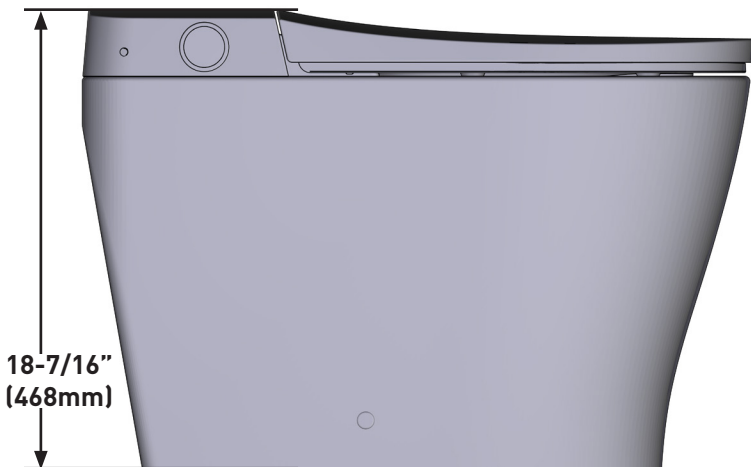

Moen®
eToilet

MODELS: ET900

PRODUCT DETAILS

- Dimensions: 27" (686mm) x 15-3/4" (400mm) x 18-1/2" (470mm)
 - Gross Weight: 50.11 lb.
 - Rated Power Usage: 1050W
 - Length of Power Cord: 4.0 ft.
- Nozzle Flow Rates (Rear & Front): ~20.29oz/min
 - Water Temperature: from Ambient to 102.2°F
- Heated Seat Temperature: from Ambient to 102.2°F
 - Dryer: Air Temperature: 131°F
 - Dryer: Air Volume: ~0.25m³/min
- Water Supply Pressure: 0.07MPa to 0.75MPa
 - Water Supply Temperature: 41°F to 104°F
 - Ambient Temperature: 41°F to 104°F
 - Maximum Performance Rating: 350G