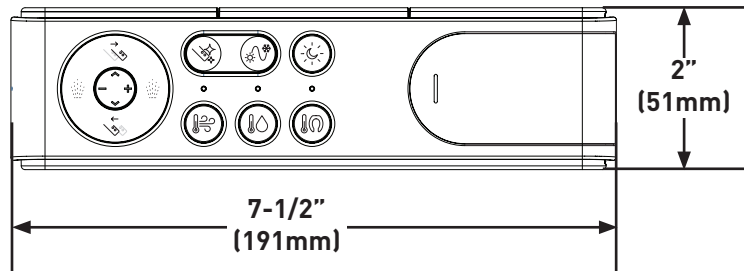

Moen®
eToilet

MODELS: ET900

PRODUCT DETAILS

- Dimensions: 27" (686mm) x 15-3/4" (400mm) x 18-1/2" (470mm)
 - Gross Weight: 50.11 lb.
 - Rated Power Usage: 1050W
 - Length of Power Cord: 4.0 ft.
- Nozzle Flow Rates (Rear & Front): ~20.29oz/min
 - Water Temperature: from Ambient to 102.2°F
- Heated Seat Temperature: from Ambient to 102.2°F
 - Dryer: Air Temperature: 131°F
 - Dryer: Air Volume: ~0.25m³/min
- Water Supply Pressure: 0.07MPa to 0.75MPa
 - Water Supply Temperature: 41°F to 104°F
 - Ambient Temperature: 41°F to 104°F
 - Maximum Performance Rating: 350G

CRITICAL DIMENSIONS DO NOT SCALE

MOEN®

SPECIFICATIONS

Product Dimensions

ROUGH DIMENSIONS AND INSTALL

CRITICAL DIMENSIONS DO NOT SCALE