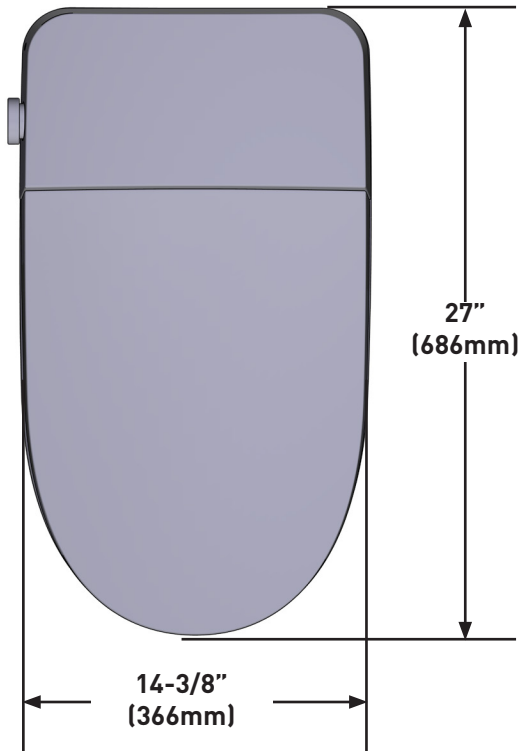

Moen®
eToilet

MODELS: ET900

PRODUCT DETAILS

- Dimensions: 27" (686mm) x 15-3/4" (400mm) x 18-1/2" (470mm)
 - Gross Weight: 50.11 lb.
 - Rated Power Usage: 1050W
 - Length of Power Cord: 4.0 ft.
- Nozzle Flow Rates (Rear & Front): ~20.29oz/min
 - Water Temperature: from Ambient to 102.2°F
- Heated Seat Temperature: from Ambient to 102.2°F
 - Dryer: Air Temperature: 131°F
 - Dryer: Air Volume: ~0.25m³/min
- Water Supply Pressure: 0.07MPa to 0.75MPa
 - Water Supply Temperature: 41°F to 104°F
 - Ambient Temperature: 41°F to 104°F
 - Maximum Performance Rating: 350G