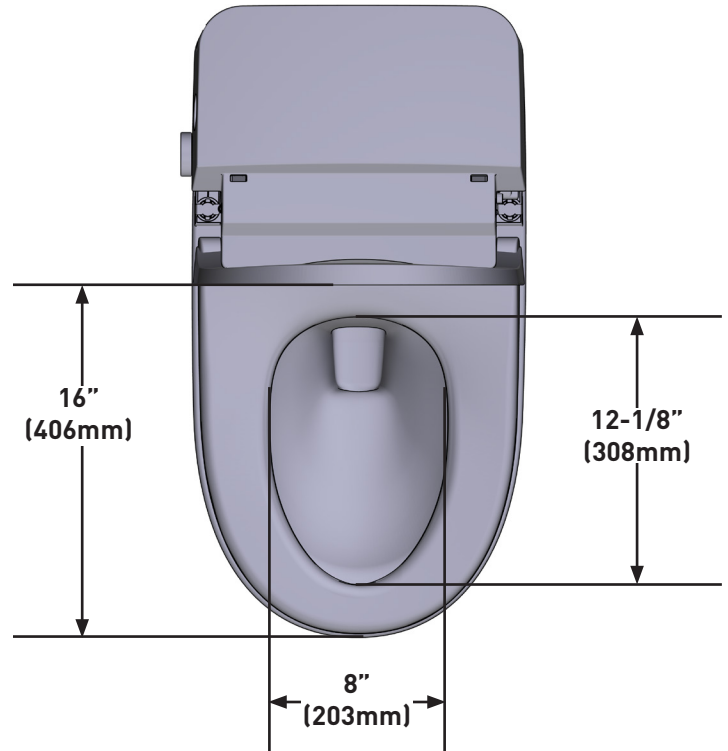

DESCRIPTION

- Electronic toilet with bidet cleansing and remote control
- Comfort height seat with elongated design
- Low profile, modern style

INSTALLATION REQUIREMENTS

- Required: 120V AC power outlet on a 10A minimum circuit
- Requires minimum dynamic (flowing) water pressure of 11 psi (0.08MPa) and a maximum static (non-flowing) water pressure of 109 psi (0.75MPa)
- Requires toilet rough-in to be 12" (305mm) from center of drain hole to water supply line

FLOW

- 1.0 gpf (3.8 lpf)

STANDARDS

- Third party certified by Intertek:
- ASME A112.4.2 / CSA B45.16 Personal hygiene devices for water closets, which includes conformity to IAPMO / ANSI Z124.5 plastic toilet seats
- ASME A112.19.2/CSA B45.1 Ceramic plumbing fixtures
- CSA C22.2 no. 68 Motor-operated appliances [household and commercial]
- CSA C22.2 no. 64 Household cooking and liquid-heating appliances
- UL 1431 standard for personal hygiene and health care appliances
- ADA Compliant
- Third party certified to WaterSense®

Moen®
eToilet

MODELS: ET900

PRODUCT DETAILS

- Dimensions: 27" (686mm) x 15-3/4" (400mm) x 18-1/2" (470mm)
 - Gross Weight: 50.11 lb.
 - Rated Power Usage: 1050W
 - Length of Power Cord: 4.0 ft.
- Nozzle Flow Rates (Rear & Front): ~20.29oz/min
 - Water Temperature: from Ambient to 102.2°F
- Heated Seat Temperature: from Ambient to 102.2°F
 - Dryer: Air Temperature: 131°F
 - Dryer: Air Volume: ~0.25m³/min
- Water Supply Pressure: 0.07MPa to 0.75MPa
 - Water Supply Temperature: 41°F to 104°F
 - Ambient Temperature: 41°F to 104°F
 - Maximum Performance Rating: 350G