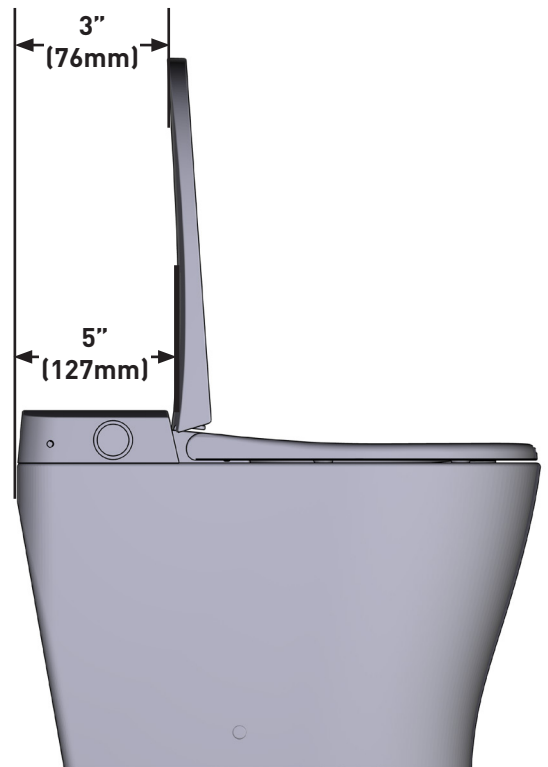

DESCRIPTION

- Electronic toilet with bidet cleansing and remote control
- Comfort height seat with elongated design
- Low profile, modern style

INSTALLATION REQUIREMENTS

- Required: 120V AC power outlet on a 10A minimum circuit
- Requires minimum dynamic (flowing) water pressure of 11 psi (0.08MPa) and a maximum static (non-flowing) water pressure of 109 psi (0.75MPa)
- Requires toilet rough-in to be 12" (305mm) from center of drain hole to water supply line

FLOW

- 1.0 gpf (3.8 lpf)

STANDARDS

- Third party certified by Intertek:
- ASME A112.4.2 / CSA B45.16 Personal hygiene devices for water closets, which includes conformity to IAPMO / ANSI Z124.5 plastic toilet seats
- ASME A112.19.2/CSA B45.1 Ceramic plumbing fixtures
- CSA C22.2 no. 68 Motor-operated appliances [household and commercial]
- CSA C22.2 no. 64 Household cooking and liquid-heating appliances
- UL 1431 standard for personal hygiene and health care appliances
- ADA Compliant
- Third party certified to WaterSense®

Moen®
eToilet

MODELS: ET900

PRODUCT DETAILS

- Dimensions: 27" (686mm) x 15-3/4" (400mm) x 18-1/2" (470mm)
 - Gross Weight: 50.11 lb.
 - Rated Power Usage: 1050W
 - Length of Power Cord: 4.0 ft.
- Nozzle Flow Rates (Rear & Front): ~20.29oz/min
 - Water Temperature: from Ambient to 102.2°F
- Heated Seat Temperature: from Ambient to 102.2°F
 - Dryer: Air Temperature: 131°F
 - Dryer: Air Volume: ~0.25m³/min
- Water Supply Pressure: 0.07MPa to 0.75MPa
 - Water Supply Temperature: 41°F to 104°F
 - Ambient Temperature: 41°F to 104°F
 - Maximum Performance Rating: 350G