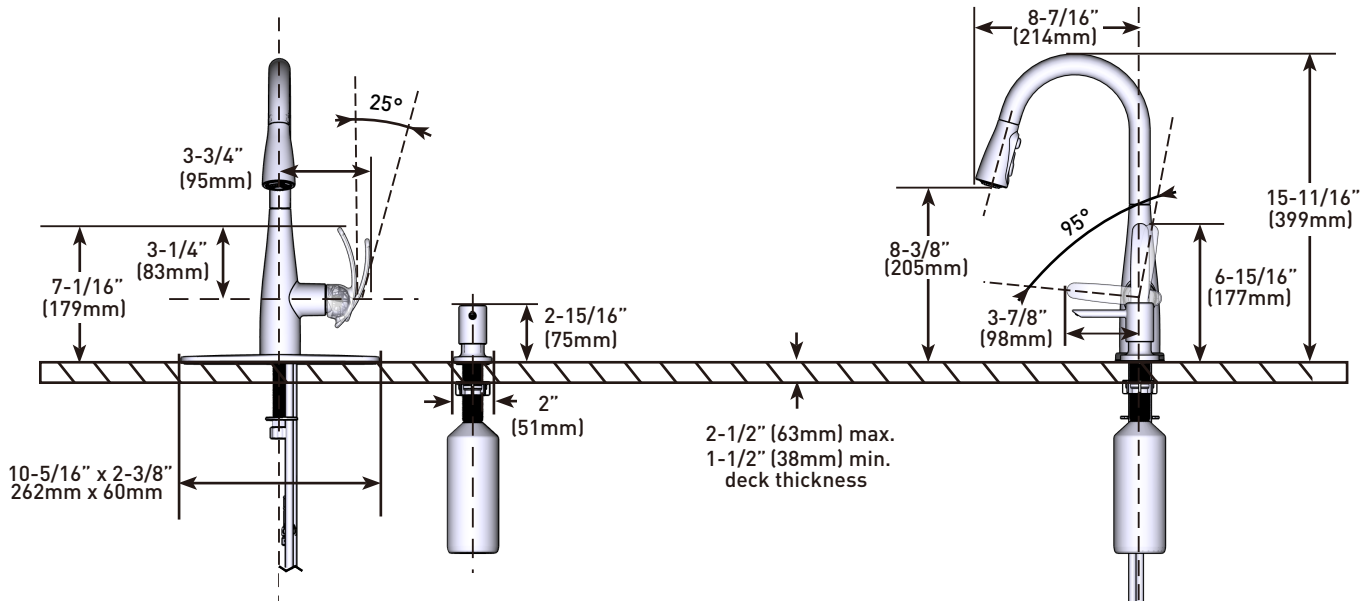

## Reyes™

Single-Handle High Arc Pulldown Kitchen Faucet

**MODELS:** 87932 SERIES

**NOTE: THIS FAUCET IS DESIGNED TO BE INSTALLED THROUGH 1, 2, 3 OR 4 HOLES, 1-1/2" (38mm) MIN. DIA. (1 HOLE FOR SOAP DISPENSER)**

## CRITICAL DIMENSIONS DO NOT SCALE