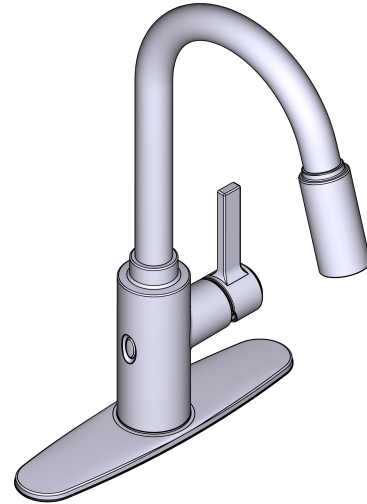

Specifications

DESCRIPTION

- Reflex™ pulldown system offers smoother operation, easy movement and secure docking
- PowerClean™ Spray Technology
- Duralock™ quick connect installation
- Metal construction with various finishes identified by suffix
- Pulldown spray with 68" braided hose
- High arc spout provides height and reach to fill or clean large pots while pullout wand provides the maneuverability for cleaning or rinsing
- 360° rotating spout
- Flexible supply lines with 3/8" compression fittings

OPERATION

- Lever style handle
- Operates with less than 5 lbs. of force
- Operates in stream or spray mode in the pulldown or retracted position
- Temperature controlled by 100° arc of handle travel

FLOW

- Flow is limited to 1.5 gpm (5.7 L/min) at 60 psi

CARTRIDGE

- 1255™ Duralast™ cartridge for Single-Handle Faucets
- Engineered polymers, non-ferrous and stainless steel materials

STANDARDS

- Third party certified to IAPMO Green, ASME A112.18.1/CSA B-125.1 and all applicable requirements referenced therein including NSF 61/9 & 372
- Meets CalGreen and Georgia SB370 requirements
- Complies with California Proposition 65 and with the Federal Safe Drinking Water Act
- ADA **ADA**  for lever handle
- The backflow protection system in this device consists of two independently operating check valves, a primary and a secondary which prevent backflow

GENTA™ MotionSense Wave™

Single-Handle High Arc Pulldown Kitchen Faucet

MODELS: 7882EW Series

NOTE: THIS FAUCET IS DESIGNED TO BE INSTALLED THROUGH 1 OR 3 HOLES, 1-1/2" (38mm) MIN. DIA.

CRITICAL DIMENSIONS DO NOT SCALE