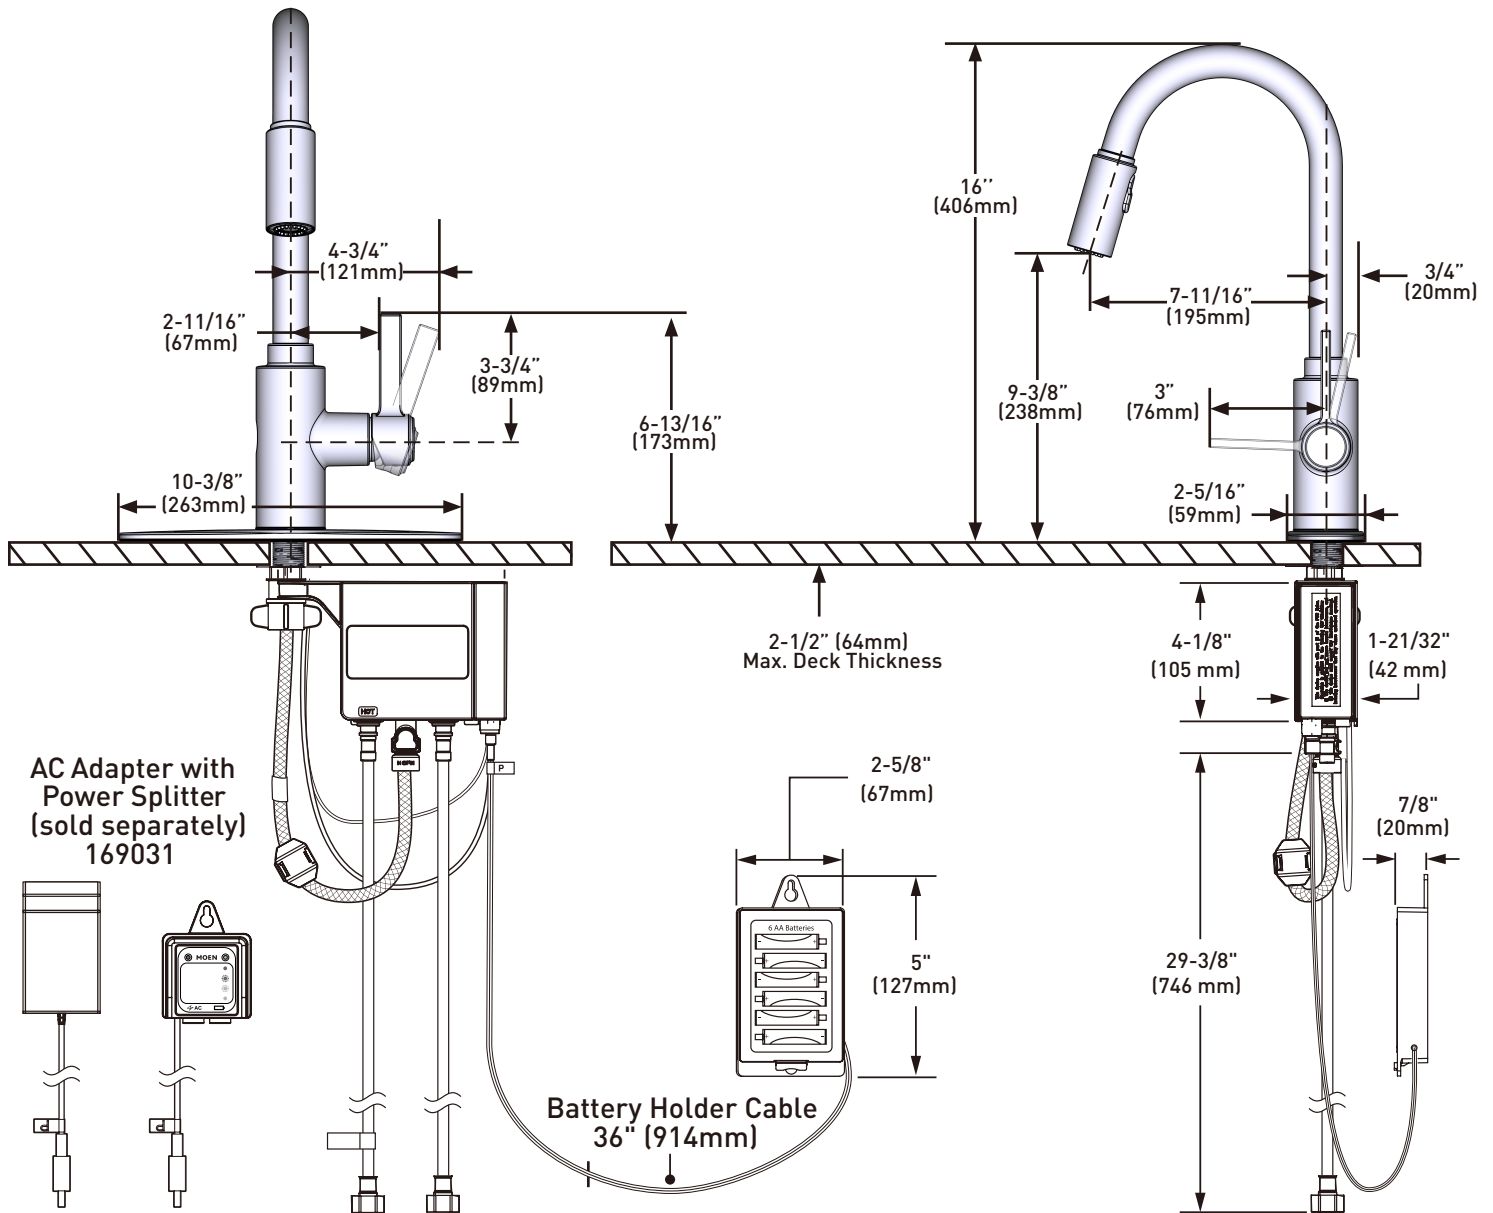

Specifications

DESCRIPTION

- Reflex™ pulldown system offers smoother operation, easy movement and secure docking
- PowerClean™ Spray Technology
- Duralock™ quick connect installation
- Metal construction with various finishes identified by suffix
- Pulldown spray with 68" braided hose
- High arc spout provides height and reach to fill or clean large pots while pullout wand provides the maneuverability for cleaning or rinsing
- 360° rotating spout
- Flexible supply lines with 3/8" compression fittings

- Flow is limited to 1.5 gpm (5.7 L/min) at 60 psi

CARTRIDGE

- 1255™ Duralast™ cartridge for Single-Handle Faucets
- Engineered polymers, non-ferrous and stainless steel materials

STANDARDS

- Third party certified to IAPMO Green, ASME A112.18.1/CSA B-125.1 and all applicable requirements referenced therein including NSF 61/9 & 372
- Meets CalGreen and Georgia SB370 requirements
- Complies with California Proposition 65 and with the Federal Safe Drinking Water Act
- ADA **ADA**  for lever handle
- The backflow protection system in this device consists of two independently operating check valves, a primary and a secondary which prevent backflow

GENTA™ MotionSense Wave™

Single-Handle High Arc Pulldown Kitchen Faucet

MODELS: 7882EW Series

NOTE: THIS FAUCET IS DESIGNED TO BE INSTALLED THROUGH 1 OR 3 HOLES, 1-1/2" (38mm) MIN. DIA.

CRITICAL DIMENSIONS DO NOT SCALE

CRITICAL DIMENSIONS DO NOT SCALE