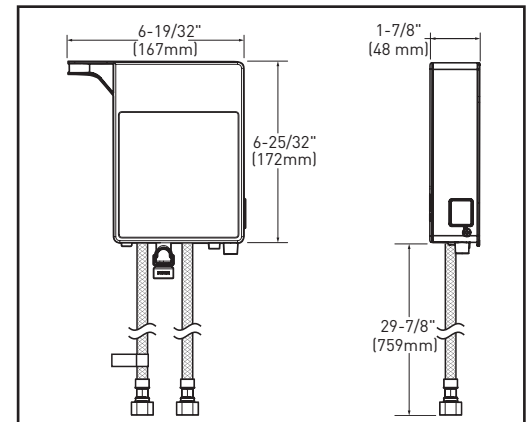

Close up view of Control Box