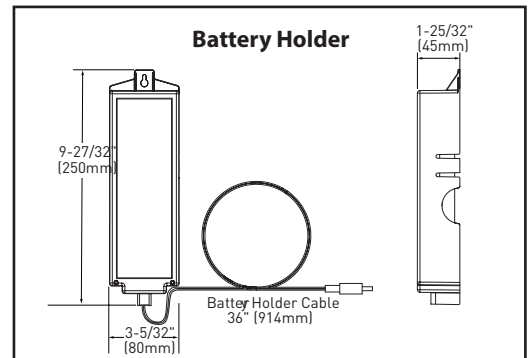

Battery Holder

AC Adapter with Power Splitter