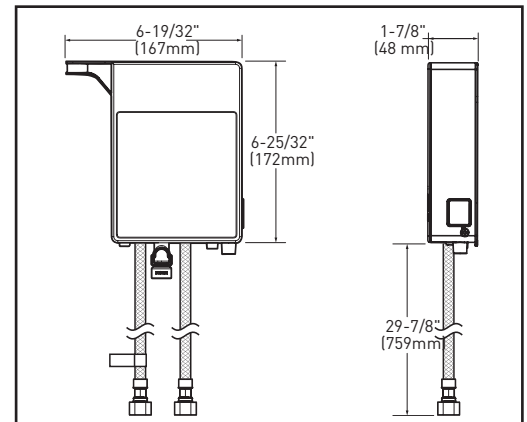

Sinema™-Single Handle High Arc Pulldown Smart Kitchen Faucet with Motion Control

Models: S7235EV2 series

NOTE: THIS FAUCET IS DESIGNED TO BE INSTALLED THROUGH 1 HOLE, 1-1/2" (38mm) MIN. DIA.

Close up view of Control Box