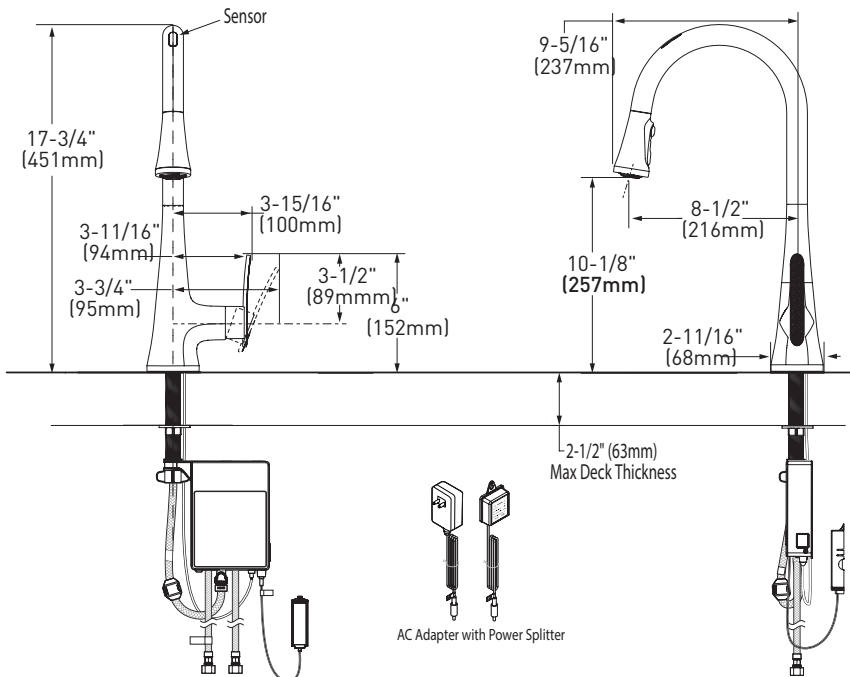

Battery Holder

AC Adapter with Power Splitter