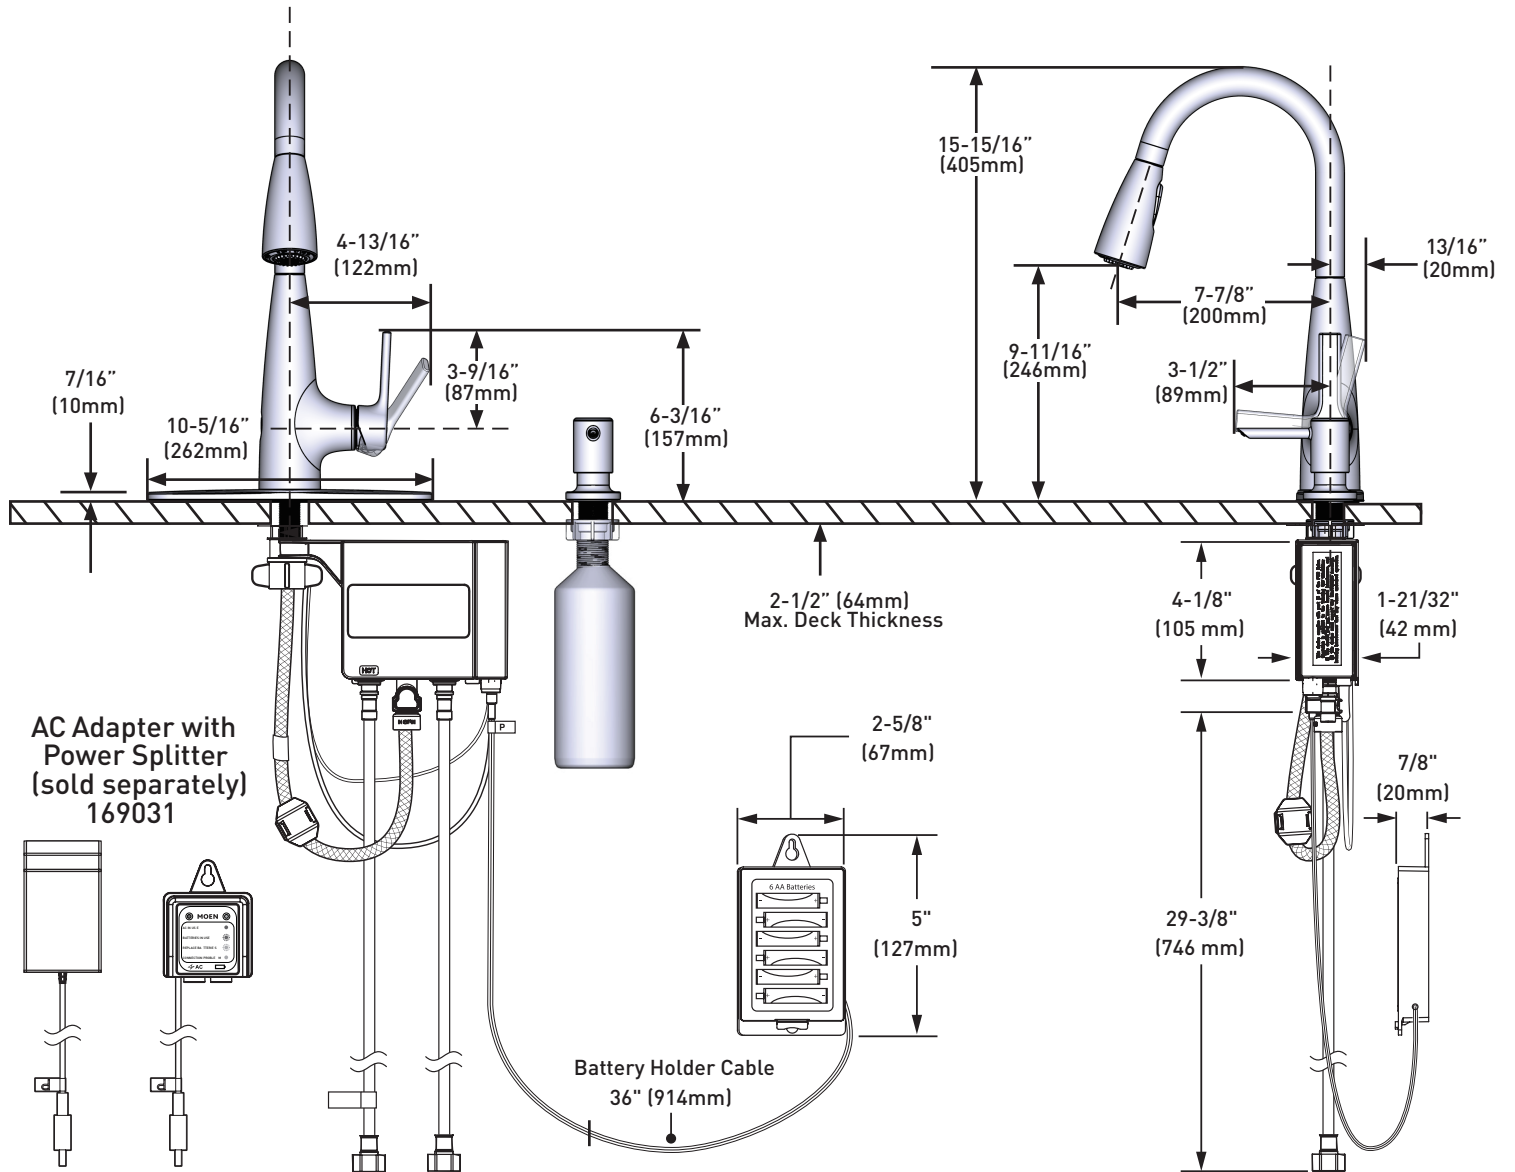

- Flow is limited to 1.5 gpm (5.7 L/min) at 60 psi

CARTRIDGE

- 1255™ Duralast™ cartridge for Single-Handle Faucets

STANDARDS

- Third party certified to ASME A112.18.1/CSA B125.1 and all applicable requirements referenced therein including NSF 61/9 & 372
- Meets CalGreen and Georgia SB370 requirements
- Complies with California Proposition 65 and with the Federal Safe Drinking Water Act
- The backflow protection system in the device consists of two independently operating check valves, a primary and a secondary which prevent backflow
- ADA for lever handle

Haelyn™ MotionSense Wave™ Single-Handle High Arc Pulldown Kitchen Faucet

MODELS: 87627EW SERIES

NOTE:

**THIS FAUCET IS DESIGNED TO BE INSTALLED THROUGH
1,2,3 OR 4 HOLES,
1-1/2" (38mm) MIN. DIA.
(1 HOLE FOR SOAP DISPENSER)**

CRITICAL DIMENSIONS DO NOT SCALE

CRITICAL DIMENSIONS DO NOT SCALE