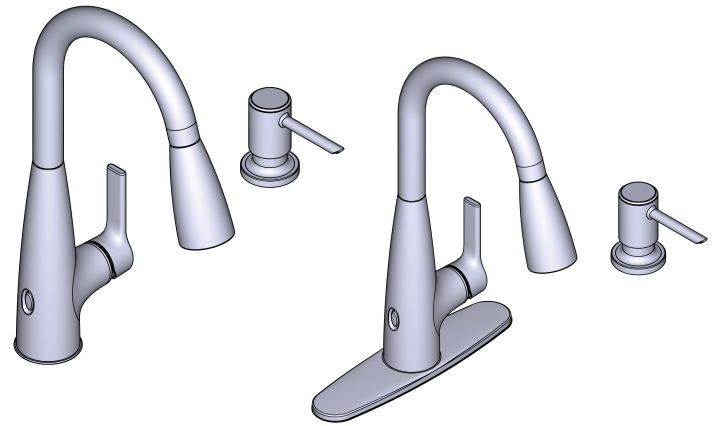

DESCRIPTION

- Versatile, hands-free convenience in the kitchen
- Optimized cleaning force with PowerClean™
- Allows users to control the faucet in 2 unique ways: Wave Sensor and familiar handle
- Powered by 6 AA batteries or optional AC adapter with power splitter
- High arc spout provides height and reach to fill or clean large pots while pull down wand provides the maneuverability for cleaning or rinsing
- Reflex™ pulldown system offers smooth operation, easy movement and secure docking
- Metal construction with various finishes identified by suffix
- Pulldown spray with 68" braided hose
- Flexible supply lines with 3/8" compression fittings
- Quick connect installation - Duralock™
- Faucet designed for handle to be mounted on right side

OPERATION

- Lever style handle
- Temperature controlled by 100° arc of handle travel
- Operates with less than 5 lbs. of force
- Operates in stream or spray mode in the docked or retracted position

FLOW

- Flow is limited to 1.5 gpm (5.7 L/min) at 60 psi

CARTRIDGE

- 1255™ Duralast™ cartridge for Single-Handle Faucets

STANDARDS

- Third party certified to ASME A112.18.1/CSA B125.1 and all applicable requirements referenced therein including NSF 61/9 & 372
- Meets CalGreen and Georgia SB370 requirements
- Complies with California Proposition 65 and with the Federal Safe Drinking Water Act
- The backflow protection system in the device consists of two independently operating check valves, a primary and a secondary which prevent backflow
- ADA for lever handle

Haelyn™ MotionSense Wave™ Single-Handle High Arc Pulldown Kitchen Faucet

MODELS: 87627EW SERIES

NOTE:

**THIS FAUCET IS DESIGNED TO BE INSTALLED THROUGH
1,2,3 OR 4 HOLES,
1-1/2" (38mm) MIN. DIA.
(1 HOLE FOR SOAP DISPENSER)**