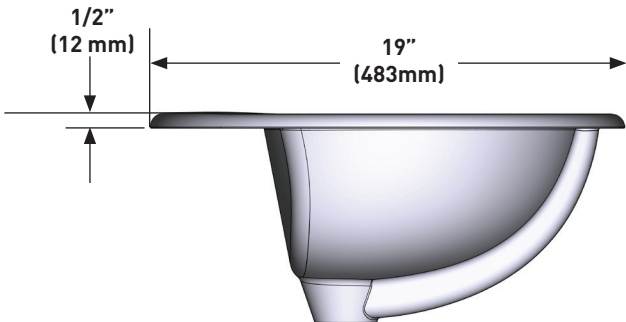

MOEN®

Specifications

DESCRIPTION

- Drop in round sink with overflow
- White vitreous china
- High gloss porcelain finish
- 4-in centerset faucet hole
- Drain not included

STANDARDS

- ASME A112.19.2/2018 CSA B45.1
- ADA compliant with proper installation

WARRANTY

- 5 year limited warranty

Countertop Sink

MODELS: BGCW130D1919

NOTE: Refer to installation instructions supplied with Countertop Sink for undermount, countertop or above custom installations.

CRITICAL DIMENSIONS DO NOT SCALE