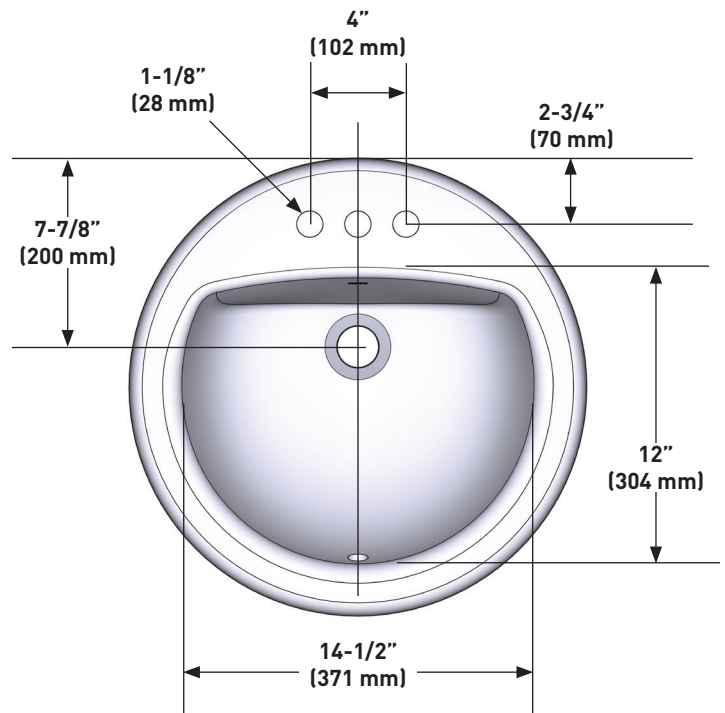

MOEN®

Specifications

DESCRIPTION

- Drop in round sink with overflow
- White vitreous china
- High gloss porcelain finish
- 4-in centerset faucet hole
- Drain not included

STANDARDS

- ASME A112.19.2/2018 CSA B45.1
- ADA compliant with proper installation

WARRANTY

- 5 year limited warranty

Countertop Sink

MODELS: BGCW130D1919

NOTE: Refer to installation instructions supplied with Countertop Sink for undermount, countertop or above custom installations.

CRITICAL DIMENSIONS DO NOT SCALE