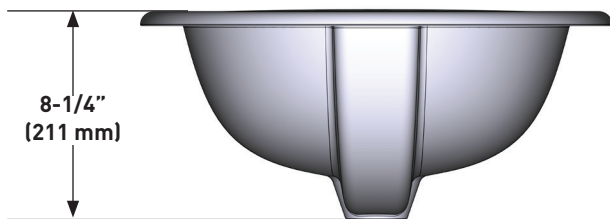

MOEN®

Specifications

DESCRIPTION

- Drop in round sink with overflow
- White vitreous china
- High gloss porcelain finish
- 4-in centerset faucet hole
- Drain not included

STANDARDS

- ASME A112.19.2/2018 CSA B45.1
- ADA compliant with proper installation

WARRANTY

- 5 year limited warranty

Countertop Sink

MODELS: BGCW130D1919

NOTE: Refer to installation instructions supplied with Countertop Sink for undermount, countertop or above custom installations.

CRITICAL DIMENSIONS DO NOT SCALE