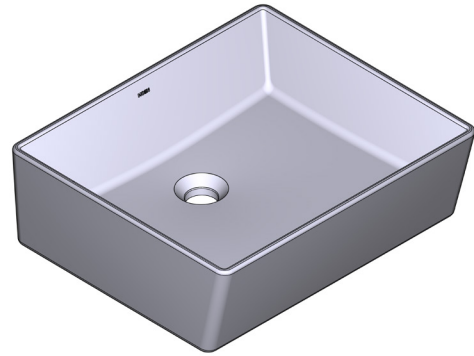

DESCRIPTION

- Countertop mounted vessel sink
- White vitreous china
- High gloss porcelain finish
- No faucet holes; requires wall or counter-mounted faucet
- Drain not included
- Sink depth 6" (150mm)

STANDARDS

- ASME A112.19.2/2018 CSA B45.1
- ADA compliant with proper installation

WARRANTY

- 5 year limited warranty

Vessel Sink

MODELS: BGCW10RV1618

NOTE: Refer to installation instructions supplied with Vessel Sink for undermount, countertop or above custom installations.

CRITICAL DIMENSIONS DO NOT SCALE