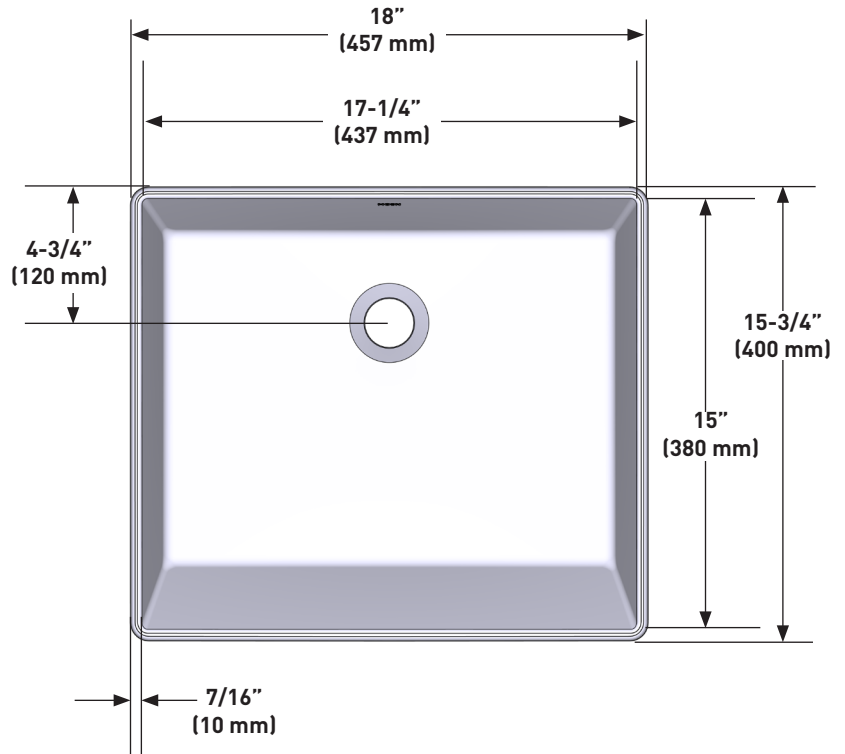

DESCRIPTION

- Countertop mounted vessel sink
- White vitreous china
- High gloss porcelain finish
- No faucet holes; requires wall or counter-mounted faucet
- Drain not included
- Sink depth 6" (150mm)

STANDARDS

- ASME A112.19.2/2018 CSA B45.1
- ADA compliant with proper installation

WARRANTY

- 5 year limited warranty

Vessel Sink

MODELS: BGCW10RV1618

NOTE: Refer to installation instructions supplied with Vessel Sink for undermount, countertop or above custom installations.

CRITICAL DIMENSIONS DO NOT SCALE