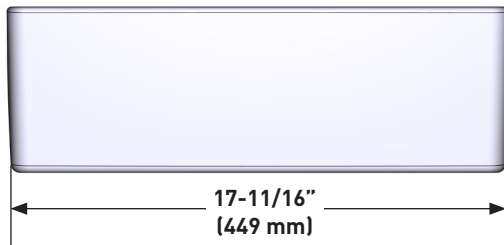

DESCRIPTION

- Countertop mounted vessel sink
- White vitreous china
- High gloss porcelain finish
- No faucet holes; requires wall or counter-mounted faucet
- Drain not included
- Sink depth 6" (150mm)

CRITICAL DIMENSIONS DO NOT SCALE