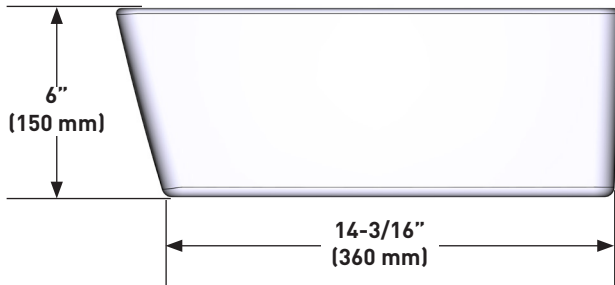

DESCRIPTION

- Countertop mounted vessel sink
- White vitreous china
- High gloss porcelain finish
- No faucet holes; requires wall or counter-mounted faucet
- Drain not included
- Sink depth 6" (150mm)

CRITICAL DIMENSIONS DO NOT SCALE