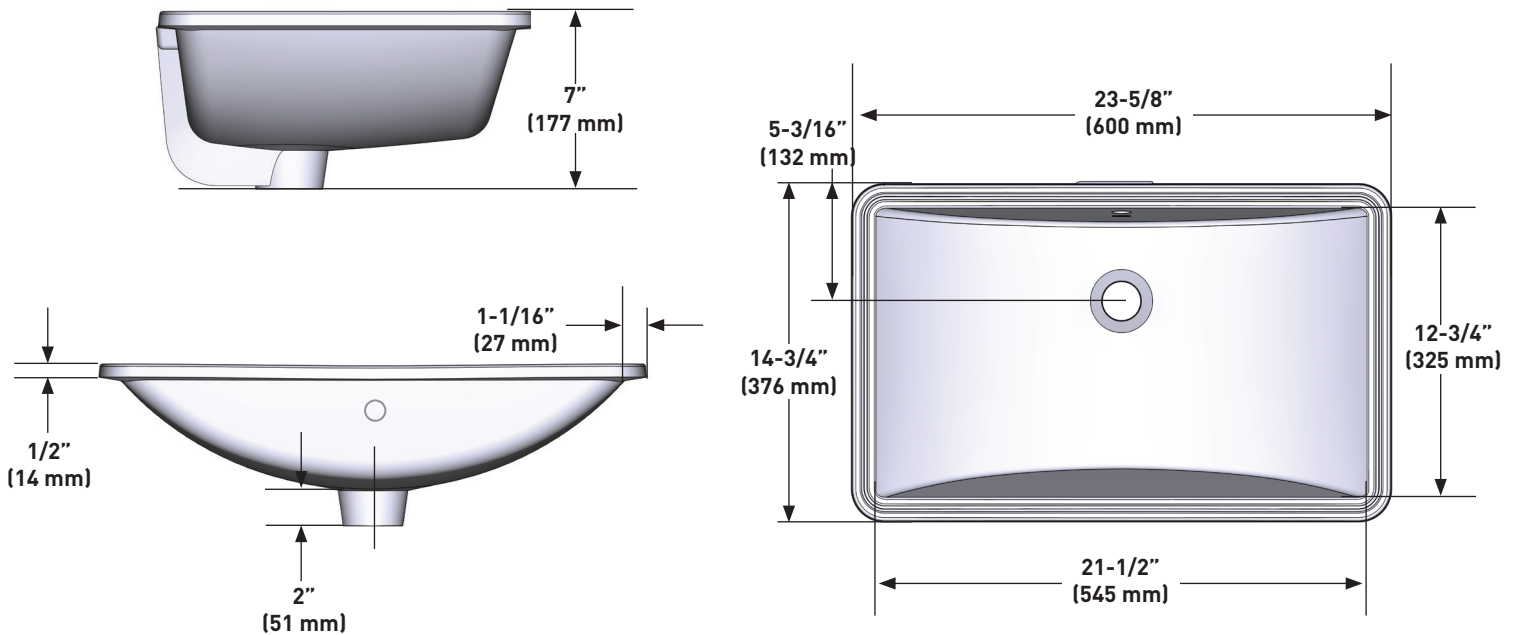

DESCRIPTION

- Rectangular undermount sink with overflow
- White vitreous china
- High gloss porcelain finish
- No faucet holes; requires wall or counter-mounted faucet
- Drain not included

STANDARDS

- ASME A112.19.2/2018 CSA B45.1
- ADA compliant with proper installation

WARRANTY

- 5 year limited warranty

Undermount Sink

MODELS: BGCW10RU1223

NOTE: Refer to installation instructions supplied with Undermount Sink for undermount, countertop or above custom installations.

CRITICAL DIMENSIONS DO NOT SCALE