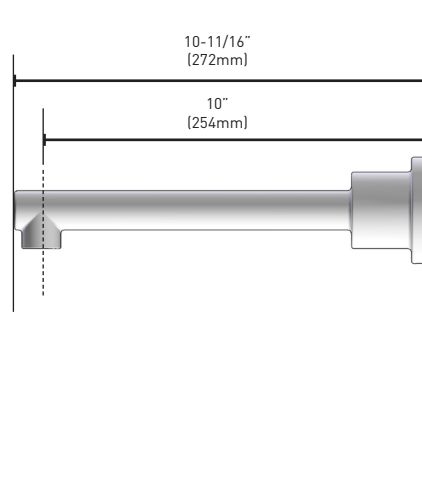

Specifications

DESCRIPTION

- Metal construction with various finishes identified by suffix
- 10" Ultra thin tub spout allows for a longer distance between the wall and the tub
- Designed to be installed on MANCIS, MANCXS, or MANXS brass spout manifolds

Align™

10" NON-DIVERTING TUB SPOUT

MODELS: TF195827
TF195827BG
TF195827BL
TF195827BN

CRITICAL DIMENSIONS

DO NOT SCALE