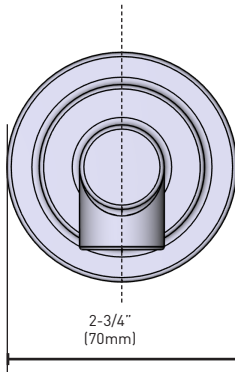

Specifications

DESCRIPTION

- Metal construction with various finishes identified by suffix
- 10" Ultra thin tub spout allows for a longer distance between the wall and the tub
- Designed to be installed on MANCIS, MANCXS, or MANXS brass spout manifolds

Align™

10" NON-DIVERTING TUB SPOUT

MODELS: TF195827
TF195827BG
TF195827BL
TF195827BN

CRITICAL DIMENSIONS

DO NOT SCALE